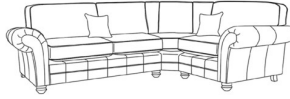

### Features

- Frames are constructed from solid birch wood.
- All joints are glued and stapled for extra strength
- Seat cushions are constructed from foam with a fibre wrap for maximum comfort and support.
- All back cushions are filled with hollow white fibre.
- Dark wood feet only.
- Available in a choice of colours with co-ordinated scatters.
- Available as standard back or pillow back option.

**Designer Footstool**

W 95 x D 65 x H 40 cm

**Footstool**

W 63 x D 66 x H 43 cm

**Standard Back Large Corner Group**

W 288 x D 288 x H 94 cm

**Standard Back RHF Corner Group**

W 288 x D 216 x H 94 cm

**Standard Back LHF Corner Group**

W 216 x D 288 x H 94 cm

**Standard Back Small Corner Group**

W 216 x D 216 x H 94 cm

**Standard Back 4 Seat Sofa**

W 265 x D 94 x H 94 cm

**Pillow Back 4 Seat Sofa**

W 265 x D 94 x H 94 cm

**Standard Back 3 Seat Sofa**

W 210 x D 94 x H 94 cm

**Pillow Back 3 Seat Sofa**

W 210 x D 94 x H 94 cm

**Pillow Back 3 Seat Sofa Bed**

W 210 x D 94 x H 94 cm

**Standard Back 3 Seat Sofa Bed**

W 210 x D 94 x H 94 cm