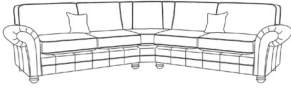

## BALMORAL COLLECTION

The Balmoral sofa collection is designed to bring style and comfort to your living space. The range combines a number of distinct design features that fuse to create an unforgettable look and feel. Each piece in the sofa collection is crafted to ensure excellent body support and cosy relaxation.

### Features

- Frames are constructed from solid birch wood.
- All joints are glued and stapled for extra strength
- Seat cushions are constructed from foam with a fibre wrap for maximum comfort and support.
- All back cushions are filled with hollow white fibre.
- Dark wood feet only.
- Available in a choice of colours with co-ordinated scatters.
- Available as standard back or pillow back option.

**Designer Footstool**

W 95 x D 65 x H 40 cm

**Footstool**

W 63 x D 66 x H 43 cm

**Standard Back Large Corner Group**

W 288 x D 288 x H 94 cm

**Standard Back RHF Corner Group**

W 288 x D 216 x H 94 cm

**Standard Back LHF Corner Group**

W 216 x D 288 x H 94 cm

**Standard Back Small Corner Group**

W 216 x D 216 x H 94 cm

**Standard Back 4 Seat Sofa**

W 265 x D 94 x H 94 cm

**Pillow Back 4 Seat Sofa**

W 265 x D 94 x H 94 cm