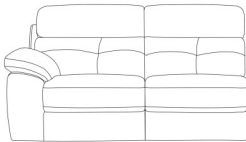

Features

- Frames are constructed of a combination of hardwood, softwood, particle board and plywood
- Correctly tensioned elasticated webbing is used for both seat and back suspension
- All options available as a fixed or manual/ fixed recliner.
- Seat cushions interiors are CMHR foam with varying thickness of carded fibre
- Back cushion interiors are High Loft Dacron Fibre

3 Seat Sofa RHF Chaise

W 243 x D 210 x H 93 cm

3 Seat Recliner Sofa

W 210 x D 93 x H 96 cm

3 Seat Sofa

W 210 x D 93 x H 93 cm

2.5 Seat Sofa 1 Arm RHF

W 165 x D 93 x H 93 cm

2.5 Seat Sofa 1 Arm LHF

W 165 x D 93 x H 93 cm

2 Seat Sofa 1 Arm RHF

W 150 x D 93 x H 93 cm

2 Seat Sofa 1 Arm LHF

W 150 x D 93 x H 93 cm

2.5 Seat Recliner Sofa

W 195 x D 93 x H 96 cm

2.5 Seat Sofa

W 195 x D 93 x H 93 cm

2 Seat Recliner Sofa

W 165 x D 93 x H 96 cm

2 Seat Sofa

W 165 x D 93 x H 93 cm

Chaise End 1 Arm RHF/LHF

W 91 x D 155 x H 93 cm