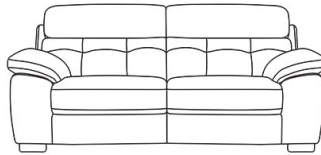

Features

- Frames are constructed of a combination of hardwood, softwood, particle board and plywood
- Correctly tensioned elasticated webbing is used for both seat and back suspension
- All options available as a fixed or manual/ fixed recliner.
- Seat cushions interiors are CMHR foam with varying thickness of carded fibre
- Back cushion interiors are High Loft Dacron Fibre

3 Seat Sofa RHF Chaise

W 243 x D 210 x H 93 cm

3 Seat Recliner Sofa

W 210 x D 93 x H 96 cm

3 Seat Sofa

W 210 x D 93 x H 93 cm

2.5 Seat Sofa 1 Arm RHF

W 165 x D 93 x H 93 cm

2.5 Seat Sofa 1 Arm LHF

W 165 x D 93 x H 93 cm

2 Seat Sofa 1 Arm RHF

W 150 x D 93 x H 93 cm

2 Seat Sofa 1 Arm LHF

W 150 x D 93 x H 93 cm

2.5 Seat Recliner Sofa

W 195 x D 93 x H 96 cm

2.5 Seat Sofa

W 195 x D 93 x H 93 cm

2 Seat Recliner Sofa

W 165 x D 93 x H 96 cm

2 Seat Sofa

W 165 x D 93 x H 93 cm

Chaise End 1 Arm RHF/LHF

W 91 x D 155 x H 93 cm