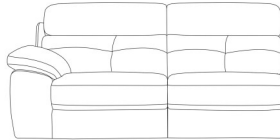

Features

- Frames are constructed of a combination of hardwood, softwood, particle board and plywood
- Correctly tensioned elasticated webbing is used for both seat and back suspension
- All options available as a fixed or manual/ fixed recliner.
- Seat cushions interiors are CMHR foam with varying thickness of carded fibre
- Back cushion interiors are High Loft Dacron Fibre

3 Seat Sofa RHF Chaise

W 243 x D 210 x H 93 cm

3 Seat Recliner Sofa

W 210 x D 93 x H 96 cm

3 Seat Sofa

W 210 x D 93 x H 93 cm

2.5 Seat Sofa 1 Arm RHF

W 165 x D 93 x H 93 cm

2.5 Seat Sofa 1 Arm LHF

W 165 x D 93 x H 93 cm

2 Seat Sofa 1 Arm RHF

W 150 x D 93 x H 93 cm

2 Seat Sofa 1 Arm LHF

W 150 x D 93 x H 93 cm

2.5 Seat Recliner Sofa

W 195 x D 93 x H 96 cm

2.5 Seat Sofa

W 195 x D 93 x H 93 cm

2 Seat Recliner Sofa

W 165 x D 93 x H 96 cm

2 Seat Sofa

W 165 x D 93 x H 93 cm

Chaise End 1 Arm RHF/LHF

W 91 x D 155 x H 93 cm