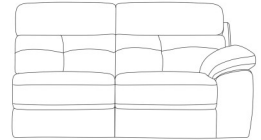

Features

- Frames are constructed of a combination of hardwood, softwood, particle board and plywood
- Correctly tensioned elasticated webbing is used for both seat and back suspension
- All options available as a fixed or manual/ fixed recliner.
- Seat cushions interiors are CMHR foam with varying thickness of carded fibre
- Back cushion interiors are High Loft Dacron Fibre

3 Seat Sofa RHF Chaise

W 243 x D 210 x H 93 cm

3 Seat Recliner Sofa

W 210 x D 93 x H 96 cm

3 Seat Sofa

W 210 x D 93 x H 93 cm

2.5 Seat Sofa 1 Arm RHF

W 165 x D 93 x H 93 cm

2.5 Seat Sofa 1 Arm LHF

W 165 x D 93 x H 93 cm

2 Seat Sofa 1 Arm RHF

W 150 x D 93 x H 93 cm

2 Seat Sofa 1 Arm LHF

W 150 x D 93 x H 93 cm

2.5 Seat Recliner Sofa

W 195 x D 93 x H 96 cm

2.5 Seat Sofa

W 195 x D 93 x H 93 cm

2 Seat Recliner Sofa

W 165 x D 93 x H 96 cm

2 Seat Sofa

W 165 x D 93 x H 93 cm

Chaise End 1 Arm RHF/LHF

W 91 x D 155 x H 93 cm