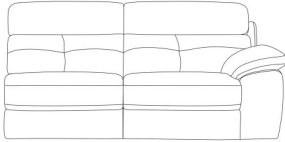

Features

- Frames are constructed of a combination of hardwood, softwood, particle board and plywood
- Correctly tensioned elasticated webbing is used for both seat and back suspension
- All options available as a fixed or manual/ fixed recliner.
- Seat cushions interiors are CMHR foam with varying thickness of carded fibre
- Back cushion interiors are High Loft Dacron Fibre

3 Seat Sofa RHF Chaise

W 243 x D 210 x H 93 cm

3 Seat Recliner Sofa

W 210 x D 93 x H 96 cm

3 Seat Sofa

W 210 x D 93 x H 93 cm

2.5 Seat Sofa 1 Arm RHF

W 165 x D 93 x H 93 cm

2.5 Seat Sofa 1 Arm LHF

W 165 x D 93 x H 93 cm

2 Seat Sofa 1 Arm RHF

W 150 x D 93 x H 93 cm

2 Seat Sofa 1 Arm LHF

W 150 x D 93 x H 93 cm

2.5 Seat Recliner Sofa

W 195 x D 93 x H 96 cm

2.5 Seat Sofa

W 195 x D 93 x H 93 cm

2 Seat Recliner Sofa

W 165 x D 93 x H 96 cm

2 Seat Sofa

W 165 x D 93 x H 93 cm

Chaise End 1 Arm RHF/LHF

W 91 x D 155 x H 93 cm