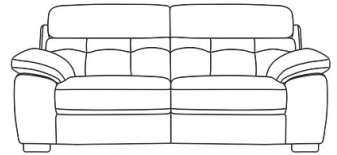

Features

- Frames are constructed of a combination of hardwood, softwood, particle board and plywood
- Correctly tensioned elasticated webbing is used for both seat and back suspension
- All options available as a fixed or manual/ fixed recliner.
- Seat cushions interiors are CMHR foam with varying thickness of carded fibre
- Back cushion interiors are High Loft Dacron Fibre

3 Seat Sofa RHF Chaise

W 243 x D 210 x H 93 cm

3 Seat Recliner Sofa

W 210 x D 93 x H 96 cm

3 Seat Sofa

W 210 x D 93 x H 93 cm

2.5 Seat Sofa 1 Arm RHF

W 165 x D 93 x H 93 cm

2.5 Seat Sofa 1 Arm LHF

W 165 x D 93 x H 93 cm

2 Seat Sofa 1 Arm RHF

W 150 x D 93 x H 93 cm

2 Seat Sofa 1 Arm LHF

W 150 x D 93 x H 93 cm

2.5 Seat Recliner Sofa

W 195 x D 93 x H 96 cm

2.5 Seat Sofa

W 195 x D 93 x H 93 cm

2 Seat Recliner Sofa

W 165 x D 93 x H 96 cm

2 Seat Sofa

W 165 x D 93 x H 93 cm

Chaise End 1 Arm RHF/LHF

W 91 x D 155 x H 93 cm