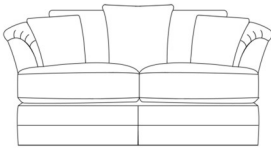

### Features

- Scatter Cushions - As illustrated
- Suspension - Full mesh coil
- Seat Filling - Fibre seat springs
- Back Filling - Feather scatter cushions
- Frame - Hardwood frame

**Hexagonal Back Corner Group  
with Short Chaise RHF**  
W 372 x D 107 x H 89 cm

**4 Seat Sofa Hexagonal Back**  
W 290 x D 107 x H 89 cm

**4 Seat Sofa Straight Back**  
W 290 x D 107 x H 89 cm

**3.5 Seat Sofa Hexagonal Back**  
W 262 x D 107 x H 89 cm

**3.5 Seat Sofa Straight Back**  
W 262 x D 107 x H 89 cm

**3 Seat Sofa Hexagonal Back**  
W 234 x D 107 x H 89 cm

**3 Seat Sofa Straight Back**  
W 234 x D 107 x H 89 cm

**2.5 Seat Sofa Hexagonal Back**  
W 206 x D 107 x H 89 cm

**2.5 Seat Sofa Straight Back**  
W 206 x D 107 x H 89 cm

**2 Seat Sofa Hexagonal Back**  
W 178 x D 107 x H 89 cm

**2 Seat Sofa Straight Back**  
W 178 x D 107 x H 89 cm

**1.5 Seat Hexagonal Back**  
W 150 x D 107 x H 89 cm

**1.5 Seat Straight Back**  
W 150 x D 107 x H 89 cm