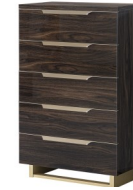

## Bedroom Range

Modern with a classic twist, the Sahara bedroom collection showcases stylish craftsmanship to spectacular effect. With a selection of beds, dressers and chest of drawers to choose from, each piece comes in 2 finishes paired with chic bronze detail, giving this collection a

### Features

- Selection of Pieces
- Available in Walnut or White Glossy Finish
- Integrated LED Lights
- Including Slats
- Upholstery Pad Headboard

**FISHPOOLS**

The south east's largest quality furniture store

115 High Street, Waltham Cross, Hertfordshire, EN8 7AL

01992 63 64 65

**FISHPOOLS.CO.UK**

**154cm Bed**  
W 154 x D 219 x H 118 cm

**4 Door Wardrobe**  
W 186 x D 71 x H 228 cm

**Double Dresser**  
W 173 x D 51 x H 80 cm

**3 Drawer Dresser**  
W 135 x D 51 x H 80 cm

**6 Drawer Chest**  
W 75 x D 42 x H 118 cm

**Mini Night Table**  
W 60 x D 42 x H 55 cm