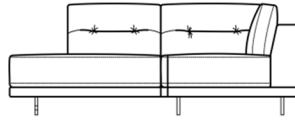

3 Seat Sofa LHF Arm
W 196 x D 100 x H 88 cm

3 Seat Sofa RHF Arm
W 196 x D 100 x H 88 cm

Maxi 2 Seat LHF Arm
W 166 x D 100 x H 88 cm

Maxi 2 Seat RHF Arm
W 166 x D 100 x H 88 cm

LHF Meridian
W 104 x D 222 x H 88 cm

**3 Seat Sofa RHF Arm With LHF
Meridien**

W 300 x D 222 x H 88cm

Large 3 Seat Sofa
W 250 x D 100 x H 88 cm

3 Seat Sofa

W 222 x D 100 x H 88 cm

Maxi 2 Seat Sofa

W 192 x D 100 x H 88 cm

Slim Arm Chair

W 108 x D 100 x H 88 cm

**All sizes are approximate. Colour is for guidance only because while we make every effort to display the colour as accurately as possible, all versions may vary in colour reproduction.*