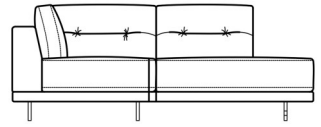

3 Seat Sofa LHF Arm
W 196 x D 100 x H 88 cm

3 Seat Sofa RHF Arm
W 196 x D 100 x H 88 cm

Maxi 2 Seat LHF Arm
W 166 x D 100 x H 88 cm

Maxi 2 Seat RHF Arm
W 166 x D 100 x H 88 cm

LHF Meridian
W 104 x D 222 x H 88 cm

RHF Meridian
W 104 x D 222 x H 88 cm

Chaise Longue LHF
W 111 x D 170 x H 88 cm

Chaise Longue RHF
W 111 x D 170 x H 88 cm

Footstool
W 95 x D 70 x H 44 cm

**3 Seat Sofa LHF Arm With RHF
Meridien**

W 300 x D 222 x H 88 cm

**3 Seat Sofa RHF Arm With LHF
Meridien**

W 300 x D 222 x H 88cm

Large 3 Seat Sofa
W 250 x D 100 x H 88 cm

3 Seat Sofa

W 222 x D 100 x H 88 cm

Maxi 2 Seat Sofa

W 192 x D 100 x H 88 cm

Slim Arm Chair

W 108 x D 100 x H 88 cm

**All sizes are approximate. Colour is for guidance only because while we make every effort to display the colour as accurately as possible, all versions may vary in colour reproduction.*