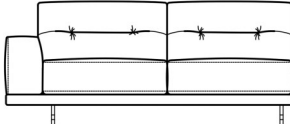

3 Seat Sofa LHF Arm
W 196 x D 100 x H 88 cm

3 Seat Sofa RHF Arm
W 196 x D 100 x H 88 cm

Maxi 2 Seat LHF Arm
W 166 x D 100 x H 88 cm

Maxi 2 Seat RHF Arm
W 166 x D 100 x H 88 cm

LHF Meridian
W 104 x D 222 x H 88 cm

**3 Seat Sofa RHF Arm With LHF
Meridien**

W 300 x D 222 x H 88cm

Large 3 Seat Sofa
W 250 x D 100 x H 88 cm

3 Seat Sofa

W 222 x D 100 x H 88 cm

Maxi 2 Seat Sofa

W 192 x D 100 x H 88 cm

Slim Arm Chair

W 108 x D 100 x H 88 cm

**All sizes are approximate. Colour is for guidance only because while we make every effort to display the colour as accurately as possible, all versions may vary in colour reproduction.*