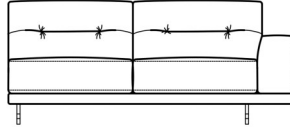

3 Seat Sofa LHF Arm
W 196 x D 100 x H 88 cm

3 Seat Sofa RHF Arm
W 196 x D 100 x H 88 cm

Maxi 2 Seat LHF Arm
W 166 x D 100 x H 88 cm

Maxi 2 Seat RHF Arm
W 166 x D 100 x H 88 cm

LHF Meridian
W 104 x D 222 x H 88 cm

**3 Seat Sofa RHF Arm With LHF
Meridien**

W 300 x D 222 x H 88cm

Large 3 Seat Sofa
W 250 x D 100 x H 88 cm

3 Seat Sofa

W 222 x D 100 x H 88 cm

Maxi 2 Seat Sofa

W 192 x D 100 x H 88 cm

Slim Arm Chair

W 108 x D 100 x H 88 cm

**All sizes are approximate. Colour is for guidance only because while we make every effort to display the colour as accurately as possible, all versions may vary in colour reproduction.*