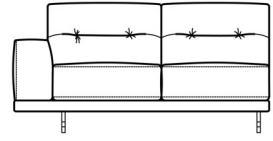

3 Seat Sofa LHF Arm
W 196 x D 100 x H 88 cm

3 Seat Sofa RHF Arm
W 196 x D 100 x H 88 cm

Maxi 2 Seat LHF Arm
W 166 x D 100 x H 88 cm

Maxi 2 Seat RHF Arm
W 166 x D 100 x H 88 cm

LHF Meridian
W 104 x D 222 x H 88 cm

**3 Seat Sofa RHF Arm With LHF
Meridien**

W 300 x D 222 x H 88cm

Large 3 Seat Sofa
W 250 x D 100 x H 88 cm

3 Seat Sofa

W 222 x D 100 x H 88 cm

Maxi 2 Seat Sofa

W 192 x D 100 x H 88 cm

Slim Arm Chair

W 108 x D 100 x H 88 cm

**All sizes are approximate. Colour is for guidance only because while we make every effort to display the colour as accurately as possible, all versions may vary in colour reproduction.*