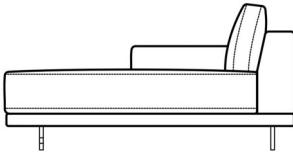

3 Seat Sofa LHF Arm
W 196 x D 100 x H 88 cm

3 Seat Sofa RHF Arm
W 196 x D 100 x H 88 cm

Maxi 2 Seat LHF Arm
W 166 x D 100 x H 88 cm

Maxi 2 Seat RHF Arm
W 166 x D 100 x H 88 cm

LHF Meridian
W 104 x D 222 x H 88 cm

RHF Meridian
W 104 x D 222 x H 88 cm

Chaise Longue LHF
W 111 x D 170 x H 88 cm

Chaise Longue RHF
W 111 x D 170 x H 88 cm

Footstool
W 95 x D 70 x H 44 cm

**3 Seat Sofa LHF Arm With RHF
Meridien**

W 300 x D 222 x H 88 cm

**3 Seat Sofa RHF Arm With LHF
Meridien**

W 300 x D 222 x H 88cm

Large 3 Seat Sofa
W 250 x D 100 x H 88 cm

3 Seat Sofa

W 222 x D 100 x H 88 cm

Maxi 2 Seat Sofa

W 192 x D 100 x H 88 cm

Slim Arm Chair

W 108 x D 100 x H 88 cm

**All sizes are approximate. Colour is for guidance only because while we make every effort to display the colour as accurately as possible, all versions may vary in colour reproduction.*