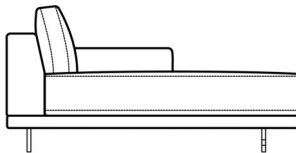

3 Seat Sofa LHF Arm
W 196 x D 100 x H 88 cm

3 Seat Sofa RHF Arm
W 196 x D 100 x H 88 cm

Maxi 2 Seat LHF Arm
W 166 x D 100 x H 88 cm

Maxi 2 Seat RHF Arm
W 166 x D 100 x H 88 cm

LHF Meridian
W 104 x D 222 x H 88 cm

RHF Meridian
W 104 x D 222 x H 88 cm

Chaise Longue LHF
W 111 x D 170 x H 88 cm

Chaise Longue RHF
W 111 x D 170 x H 88 cm

Footstool
W 95 x D 70 x H 44 cm

**3 Seat Sofa LHF Arm With RHF
Meridien**

W 300 x D 222 x H 88 cm

**3 Seat Sofa RHF Arm With LHF
Meridien**

W 300 x D 222 x H 88cm

Large 3 Seat Sofa
W 250 x D 100 x H 88 cm

3 Seat Sofa

W 222 x D 100 x H 88 cm

Maxi 2 Seat Sofa

W 192 x D 100 x H 88 cm

Slim Arm Chair

W 108 x D 100 x H 88 cm

**All sizes are approximate. Colour is for guidance only because while we make every effort to display the colour as accurately as possible, all versions may vary in colour reproduction.*