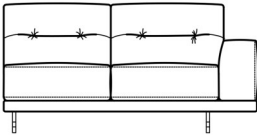

3 Seat Sofa LHF Arm
W 196 x D 100 x H 88 cm

3 Seat Sofa RHF Arm
W 196 x D 100 x H 88 cm

Maxi 2 Seat LHF Arm
W 166 x D 100 x H 88 cm

Maxi 2 Seat RHF Arm
W 166 x D 100 x H 88 cm

LHF Meridian
W 104 x D 222 x H 88 cm

**3 Seat Sofa RHF Arm With LHF
Meridien**

W 300 x D 222 x H 88cm

Large 3 Seat Sofa
W 250 x D 100 x H 88 cm

3 Seat Sofa

W 222 x D 100 x H 88 cm

Maxi 2 Seat Sofa

W 192 x D 100 x H 88 cm

Slim Arm Chair

W 108 x D 100 x H 88 cm

**All sizes are approximate. Colour is for guidance only because while we make every effort to display the colour as accurately as possible, all versions may vary in colour reproduction.*