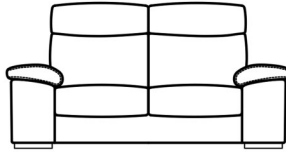

3 Seat Sofa With 2 Power Recliners

W 224 x D 102 x H 104 cm

3 Seat Power Recliner Sofa 1 LHF Arm

W 194 x D 102 x H 104 cm

3 Seat Power Recliner Sofa 1 RHF Arm

W 194 x D 102 x H 104 cm

2 Seat Sofa With 2 Power Recliners

W 182 x D 102 x H 104 cm

2 Seat Maxi Sofa With 2 Power Recliners

W 198 x D 102 x H 104 cm

2 Seat Maxi Power Recliner Sofa 1 LHF Arm

W 167 x D 102 x H 104 cm

2 Seat Maxi Power Recliner Sofa 1 RHF Arm

W 167 x D 102 x H 104 cm

2 Seat Power Recliner Sofa 1 LHF Arm

W 152 x D 102 x H 104 cm

2 Seat Power Recliner Sofa 1 RHF Arm

W 152 x D 102 x H 104 cm

Power Recliner Chair

W 110 x D 102 x H 104 cm

Power Recliner Mid Size Chair 1 LHF Arm