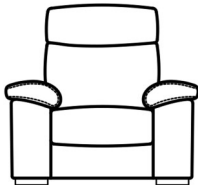

3 Seat Sofa With 2 Power Recliners

W 224 x D 102 x H 104 cm

3 Seat Power Recliner Sofa 1 LHF Arm

W 194 x D 102 x H 104 cm

3 Seat Power Recliner Sofa 1 RHF Arm

W 194 x D 102 x H 104 cm

2 Seat Sofa With 2 Power Recliners

W 182 x D 102 x H 104 cm

2 Seat Maxi Sofa With 2 Power Recliners

W 198 x D 102 x H 104 cm

2 Seat Maxi Power Recliner Sofa 1 LHF Arm

W 167 x D 102 x H 104 cm

2 Seat Maxi Power Recliner Sofa 1 RHF Arm

W 167 x D 102 x H 104 cm

2 Seat Power Recliner Sofa 1 LHF Arm

W 152 x D 102 x H 104 cm

2 Seat Power Recliner Sofa 1 RHF Arm

W 152 x D 102 x H 104 cm

Power Recliner Chair

W 110 x D 102 x H 104 cm

Power Recliner Mid Size Chair 1 LHF Arm