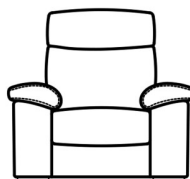

W 152 x D 102 x H 104 cm

Chaise Longue 1 LHF Arm

W 105 x D 170 x H 104 cm

Chaise Longue 1 RHF Arm

W 105 x D 170 x H 104 cm

Chair

W 110 x D 102 x H 104 cm

Mid Size Chair 1 LHF Arm

W 98 x D 102 x H 104 cm

Mid Size Chair 1 RHF Arm

W 98 x D 102 x H 104 cm

Corner Unit

W 118 x D 102 x H 104 cm

**All sizes are approximate. Colour is for guidance only because while we make every effort to display the colour as accurately as possible, all versions may vary in colour reproduction.*