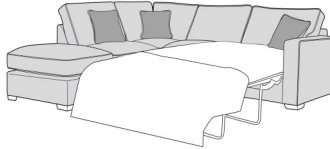

**Standard Back 2 Seat Sofa Bed
LHF With Standard RHF Chaise**
W 280 x D 247 x H 96 cm

**Pillow Back 2 Seat Sofa Bed LHF
With Standard RHF Chaise**
W 280 x D 247 x H 96 cm

**Standard Back 2 Seat Sofa LHF
With Standard RHF Chaise**
W 280 x D 247 x H 96 cm

**Pillow Back 2 Seat Sofa LHF
With Standard RHF Chaise**
W 280 x D 247 x H 96 cm

**Pillow Back 2 Seat Sofa Bed RHF
With Standard LHF Chaise**
W 280 x D 247 x H 96 cm

**Pillow Back 2 Seat Sofa Bed RHF
With Standard LHF Chaise**
W 280 x D 247 x H 96 cm

**Pillow Back 2 Seat Sofa RHF
With Standard LHF Chaise**
W 280 x D 247 x H 96 cm

**Pillow Back 2 Seat Sofa RHF
With Standard LHF Chaise**
W 280 x D 247 x H 96 cm

**Standard Back 2 Seat Sofa Bed
LHF, Corner With 1 Seat RHF**
W 252 x D 202 x H 96 cm

**Pillow Back 2 Seat Sofa Bed LHF,
Corner With 1 Seat RHF**
W 252 x D 202 x H 96 cm

**Standard Back 2 Seat Sofa LHF,
Corner With 1 Seat RHF**
W 278 x D 197 x H 96 cm

**Pillow Back 2 Seat Sofa LHF,
Corner With 1 Seat RHF**
W 278 x D 197 x H 96 cm