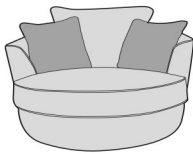

**Standard Back 2 Seat Sofa Bed
RHF Corner With 1 Seat LHF**
W 252 x D 202 x H 96 cm

**Pillow Back 2 Seat Sofa Bed
RHF, Corner With 1 Seat LHF**
W 252 x D 202 x H 96 cm

**Standard Back 2 Seat Sofa RHF,
Corner With 1 Seat LHF**
W 278 x D 197 x H 96 cm

Standard Back 3 Seat Sofa

W 198 x D 98 x H 96 cm

Pillow Back 3 Seat Sofa

W 198 x D 98 x H 96 cm

Standard Back 2 Seat Sofa

W 171 x D 98 x H 96 cm

Pillow Back 2 Seat Sofa

W 171 x D 98 x H 96 cm

Love Chair

W 130 x D 98 x H 96 cm

Chair

W 98 x D 98 x H 96 cm

Swivel Chair

W 114 x D 111 x H 90 cm

Cuddler Footstool

W 92 x D 69 x H 39 cm