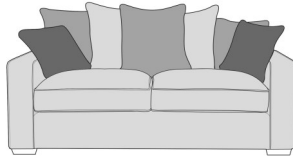

**Pillow Back 2 Seat Sofa RHF
With Standard LHF Chaise**
W 280 x D 247 x H 96 cm

**Pillow Back 2 Seat Sofa RHF
With Standard LHF Chaise**
W 280 x D 247 x H 96 cm

**Standard Back 2 Seat Sofa Bed
LHF, Corner With 1 Seat RHF**
W 252 x D 202 x H 96 cm

**Pillow Back 2 Seat Sofa Bed LHF,
Corner With 1 Seat RHF**
W 252 x D 202 x H 96 cm

**Standard Back 2 Seat Sofa LHF,
Corner With 1 Seat RHF**
W 278 x D 197 x H 96 cm

**Pillow Back 2 Seat Sofa LHF,
Corner With 1 Seat RHF**
W 278 x D 197 x H 96 cm

**Standard Back 2 Seat Sofa Bed
RHF Corner With 1 Seat LHF**
W 252 x D 202 x H 96 cm

**Pillow Back 2 Seat Sofa Bed
RHF, Corner With 1 Seat LHF**
W 252 x D 202 x H 96 cm

**Standard Back 2 Seat Sofa RHF,
Corner With 1 Seat LHF**
W 278 x D 197 x H 96 cm

Standard Back 3 Seat Sofa

W 198 x D 98 x H 96 cm

Pillow Back 3 Seat Sofa

W 198 x D 98 x H 96 cm

Standard Back 2 Seat Sofa

W 171 x D 98 x H 96 cm

Pillow Back 2 Seat Sofa

W 171 x D 98 x H 96 cm