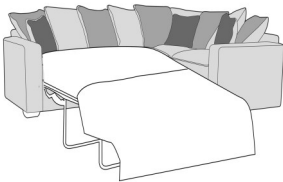

**Standard Back 2 Seat Sofa Bed
LHF With Standard RHF Chaise**
W 280 x D 247 x H 96 cm

**Pillow Back 2 Seat Sofa Bed LHF
With Standard RHF Chaise**
W 280 x D 247 x H 96 cm

**Standard Back 2 Seat Sofa LHF
With Standard RHF Chaise**
W 280 x D 247 x H 96 cm

**Pillow Back 2 Seat Sofa LHF
With Standard RHF Chaise**
W 280 x D 247 x H 96 cm

**Pillow Back 2 Seat Sofa Bed RHF
With Standard LHF Chaise**
W 280 x D 247 x H 96 cm

**Pillow Back 2 Seat Sofa Bed RHF
With Standard LHF Chaise**
W 280 x D 247 x H 96 cm

**Pillow Back 2 Seat Sofa RHF
With Standard LHF Chaise**
W 280 x D 247 x H 96 cm

**Pillow Back 2 Seat Sofa RHF
With Standard LHF Chaise**
W 280 x D 247 x H 96 cm

**Standard Back 2 Seat Sofa Bed
LHF, Corner With 1 Seat RHF**
W 252 x D 202 x H 96 cm

**Pillow Back 2 Seat Sofa Bed LHF,
Corner With 1 Seat RHF**
W 252 x D 202 x H 96 cm

**Standard Back 2 Seat Sofa LHF,
Corner With 1 Seat RHF**
W 278 x D 197 x H 96 cm

**Pillow Back 2 Seat Sofa LHF,
Corner With 1 Seat RHF**
W 278 x D 197 x H 96 cm