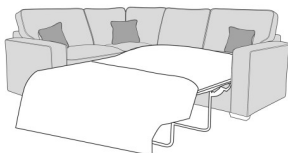

**Pillow Back 2 Seat Sofa LHF
With Standard RHF Chaise**
W 280 x D 247 x H 96 cm

**Pillow Back 2 Seat Sofa Bed RHF
With Standard LHF Chaise**
W 280 x D 247 x H 96 cm

**Pillow Back 2 Seat Sofa Bed RHF
With Standard LHF Chaise**
W 280 x D 247 x H 96 cm

**Pillow Back 2 Seat Sofa RHF
With Standard LHF Chaise**
W 280 x D 247 x H 96 cm

**Pillow Back 2 Seat Sofa RHF
With Standard LHF Chaise**
W 280 x D 247 x H 96 cm

**Standard Back 2 Seat Sofa Bed
LHF, Corner With 1 Seat RHF**
W 252 x D 202 x H 96 cm

**Pillow Back 2 Seat Sofa Bed LHF,
Corner With 1 Seat RHF**
W 252 x D 202 x H 96 cm

**Standard Back 2 Seat Sofa LHF,
Corner With 1 Seat RHF**
W 278 x D 197 x H 96 cm

**Pillow Back 2 Seat Sofa LHF,
Corner With 1 Seat RHF**
W 278 x D 197 x H 96 cm

Standard Back 3 Seat Sofa

W 198 x D 98 x H 96 cm

Pillow Back 3 Seat Sofa

W 198 x D 98 x H 96 cm

Standard Back 2 Seat Sofa

W 171 x D 98 x H 96 cm

Pillow Back 2 Seat Sofa

W 171 x D 98 x H 96 cm