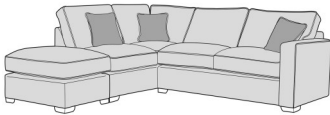

FISHPOOLS

The south east's largest quality furniture store

LAYLA COLLECTION

The Layla is a stylish sofa collection offering outstanding value for money. Available in 4 sofa sizes together with a corner group, and sofa beds options to enhance your living space. Choose from sumptuous pillow back or standard back cushions, with a wide selection of fabrics to choose from, with inclusive scatter cushions and foot colour options, for that perfect co-ordinated look.

**Standard Back 2 Seat Sofa Bed
LHF With Standard RHF Chaise**
W 280 x D 247 x H 96 cm

**Pillow Back 2 Seat Sofa Bed LHF
With Standard RHF Chaise**
W 280 x D 247 x H 96 cm

**Standard Back 2 Seat Sofa LHF
With Standard RHF Chaise**
W 280 x D 247 x H 96 cm

**Pillow Back 2 Seat Sofa LHF
With Standard RHF Chaise**
W 280 x D 247 x H 96 cm

**Pillow Back 2 Seat Sofa Bed RHF
With Standard LHF Chaise**
W 280 x D 247 x H 96 cm

**Pillow Back 2 Seat Sofa Bed RHF
With Standard LHF Chaise**
W 280 x D 247 x H 96 cm

**Pillow Back 2 Seat Sofa RHF
With Standard LHF Chaise**
W 280 x D 247 x H 96 cm

**Pillow Back 2 Seat Sofa RHF
With Standard LHF Chaise**
W 280 x D 247 x H 96 cm

**Standard Back 2 Seat Sofa Bed
LHF, Corner With 1 Seat RHF**
W 252 x D 202 x H 96 cm