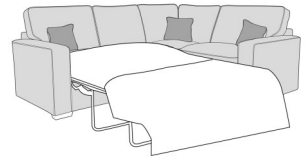

**Standard Back 2 Seat Sofa Bed
LHF With Standard RHF Chaise**
W 280 x D 247 x H 96 cm

**Pillow Back 2 Seat Sofa Bed LHF
With Standard RHF Chaise**
W 280 x D 247 x H 96 cm

**Standard Back 2 Seat Sofa LHF
With Standard RHF Chaise**
W 280 x D 247 x H 96 cm

**Pillow Back 2 Seat Sofa LHF
With Standard RHF Chaise**
W 280 x D 247 x H 96 cm

**Pillow Back 2 Seat Sofa Bed RHF
With Standard LHF Chaise**
W 280 x D 247 x H 96 cm

**Pillow Back 2 Seat Sofa Bed RHF
With Standard LHF Chaise**
W 280 x D 247 x H 96 cm

**Pillow Back 2 Seat Sofa RHF
With Standard LHF Chaise**
W 280 x D 247 x H 96 cm

**Pillow Back 2 Seat Sofa RHF
With Standard LHF Chaise**
W 280 x D 247 x H 96 cm

**Standard Back 2 Seat Sofa Bed
LHF, Corner With 1 Seat RHF**
W 252 x D 202 x H 96 cm

**Pillow Back 2 Seat Sofa Bed LHF,
Corner With 1 Seat RHF**
W 252 x D 202 x H 96 cm

**Standard Back 2 Seat Sofa LHF,
Corner With 1 Seat RHF**
W 278 x D 197 x H 96 cm

**Pillow Back 2 Seat Sofa LHF,
Corner With 1 Seat RHF**
W 278 x D 197 x H 96 cm