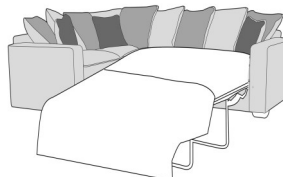

**Pillow Back 2 Seat Sofa RHF
With Standard LHF Chaise**
W 280 x D 247 x H 96 cm

**Pillow Back 2 Seat Sofa RHF
With Standard LHF Chaise**
W 280 x D 247 x H 96 cm

**Standard Back 2 Seat Sofa Bed
LHF, Corner With 1 Seat RHF**
W 252 x D 202 x H 96 cm

**Pillow Back 2 Seat Sofa Bed LHF,
Corner With 1 Seat RHF**
W 252 x D 202 x H 96 cm

**Standard Back 2 Seat Sofa LHF,
Corner With 1 Seat RHF**
W 278 x D 197 x H 96 cm

**Pillow Back 2 Seat Sofa LHF,
Corner With 1 Seat RHF**
W 278 x D 197 x H 96 cm

**Standard Back 2 Seat Sofa Bed
RHF Corner With 1 Seat LHF**
W 252 x D 202 x H 96 cm

**Pillow Back 2 Seat Sofa Bed
RHF, Corner With 1 Seat LHF**
W 252 x D 202 x H 96 cm

**Standard Back 2 Seat Sofa RHF,
Corner With 1 Seat LHF**
W 278 x D 197 x H 96 cm

Standard Back 3 Seat Sofa

W 198 x D 98 x H 96 cm

Pillow Back 3 Seat Sofa

W 198 x D 98 x H 96 cm

Standard Back 2 Seat Sofa

W 171 x D 98 x H 96 cm

Pillow Back 2 Seat Sofa

W 171 x D 98 x H 96 cm