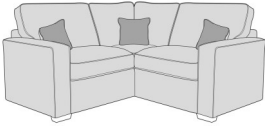

Standard Back 3 Seat Sofa

W 198 x D 98 x H 96 cm

Pillow Back 3 Seat Sofa

W 198 x D 98 x H 96 cm

Standard Back 2 Seat Sofa

W 171 x D 98 x H 96 cm

Pillow Back 2 Seat Sofa

W 171 x D 98 x H 96 cm

Love Chair

W 130 x D 98 x H 96 cm

Chair

W 98 x D 98 x H 96 cm

Swivel Chair

W 114 x D 111 x H 90 cm

Cuddler Footstool

W 92 x D 69 x H 39 cm

Storage Footstool

W 63 x D 50 x H 45 cm

Accent Chair

W 72 x D 84 x H 104 cm

**Pillow Back 2 Seat Sofa RHF,
Corner With 1 Seat LHF**
W 278 x D 197 x H 96 cm

**Standard Back 2 Seat Sofa RHF,
Corner With 2 Seat Sofa LHF**
W 280 x D 280 x H 96 cm

**Pillow Back 2 Seat Sofa RHF,
Corner With 2 Seat Sofa LHF**
W 280 x D 280 x H 96 cm

**Standard Back 1 Seat Sofa RHF,
Corner With 1 Seat Sofa LHF**

**Pillow Back 1 Seat Sofa RHF,
Corner With 1 Seat Sofa LHF**