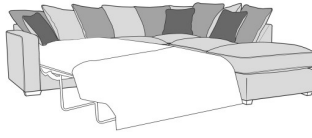

FISHPOOLS

The south east's largest quality furniture store

LAYLA COLLECTION

The Layla is a stylish sofa collection offering outstanding value for money. Available in 4 sofa sizes together with a corner group, and sofa beds options to enhance your living space. Choose from sumptuous pillow back or standard back cushions, with a wide selection of fabrics to choose from, with inclusive scatter cushions and foot colour options, for that perfect co-ordinated look.

**Standard Back 2 Seat Sofa Bed
LHF With Standard RHF Chaise**
W 280 x D 247 x H 96 cm

**Pillow Back 2 Seat Sofa Bed LHF
With Standard RHF Chaise**
W 280 x D 247 x H 96 cm

**Standard Back 2 Seat Sofa LHF
With Standard RHF Chaise**
W 280 x D 247 x H 96 cm

**Pillow Back 2 Seat Sofa LHF
With Standard RHF Chaise**
W 280 x D 247 x H 96 cm

**Pillow Back 2 Seat Sofa Bed RHF
With Standard LHF Chaise**
W 280 x D 247 x H 96 cm

**Pillow Back 2 Seat Sofa Bed RHF
With Standard LHF Chaise**
W 280 x D 247 x H 96 cm

Standard Back 3 Seat Sofa

W 198 x D 98 x H 96 cm

Pillow Back 3 Seat Sofa

W 198 x D 98 x H 96 cm

Standard Back 2 Seat Sofa

W 171 x D 98 x H 96 cm

Pillow Back 2 Seat Sofa

W 171 x D 98 x H 96 cm