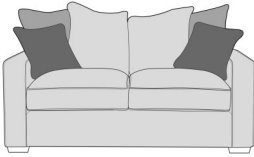

**Pillow Back 2 Seat Sofa Bed LHF,
Corner With 1 Seat RHF**
W 252 x D 202 x H 96 cm

**Standard Back 2 Seat Sofa LHF,
Corner With 1 Seat RHF**
W 278 x D 197 x H 96 cm

**Pillow Back 2 Seat Sofa LHF,
Corner With 1 Seat RHF**
W 278 x D 197 x H 96 cm

**Standard Back 2 Seat Sofa Bed
RHF Corner With 1 Seat LHF**
W 252 x D 202 x H 96 cm

**Pillow Back 2 Seat Sofa Bed
RHF, Corner With 1 Seat LHF**
W 252 x D 202 x H 96 cm

**Standard Back 2 Seat Sofa RHF,
Corner With 1 Seat LHF**
W 278 x D 197 x H 96 cm

Standard Back 3 Seat Sofa

W 198 x D 98 x H 96 cm

Pillow Back 3 Seat Sofa

W 198 x D 98 x H 96 cm

Standard Back 2 Seat Sofa

W 171 x D 98 x H 96 cm

Pillow Back 2 Seat Sofa

W 171 x D 98 x H 96 cm

Love Chair

W 130 x D 98 x H 96 cm

Chair

W 98 x D 98 x H 96 cm

Swivel Chair

W 114 x D 111 x H 90 cm

Cuddler Footstool

W 92 x D 69 x H 39 cm