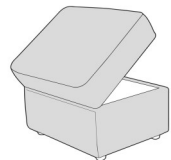

Standard Back 3 Seat Sofa

W 198 x D 98 x H 96 cm

Pillow Back 3 Seat Sofa

W 198 x D 98 x H 96 cm

Standard Back 2 Seat Sofa

W 171 x D 98 x H 96 cm

Pillow Back 2 Seat Sofa

W 171 x D 98 x H 96 cm

Love Chair

W 130 x D 98 x H 96 cm

Chair

W 98 x D 98 x H 96 cm

Swivel Chair

W 114 x D 111 x H 90 cm

Cuddler Footstool

W 92 x D 69 x H 39 cm

Storage Footstool

W 63 x D 50 x H 45 cm

Accent Chair

W 72 x D 84 x H 104 cm

**Pillow Back 2 Seat Sofa RHF,
Corner With 1 Seat LHF**
W 278 x D 197 x H 96 cm

**Standard Back 2 Seat Sofa RHF,
Corner With 2 Seat Sofa LHF**
W 280 x D 280 x H 96 cm