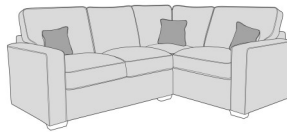

**Standard Back 2 Seat Sofa Bed
LHF With Standard RHF Chaise**
W 280 x D 247 x H 96 cm

**Pillow Back 2 Seat Sofa Bed LHF
With Standard RHF Chaise**
W 280 x D 247 x H 96 cm

**Standard Back 2 Seat Sofa LHF
With Standard RHF Chaise**
W 280 x D 247 x H 96 cm

**Pillow Back 2 Seat Sofa LHF
With Standard RHF Chaise**
W 280 x D 247 x H 96 cm

**Pillow Back 2 Seat Sofa Bed RHF
With Standard LHF Chaise**
W 280 x D 247 x H 96 cm

**Pillow Back 2 Seat Sofa Bed RHF
With Standard LHF Chaise**
W 280 x D 247 x H 96 cm

**Pillow Back 2 Seat Sofa RHF
With Standard LHF Chaise**
W 280 x D 247 x H 96 cm

**Pillow Back 2 Seat Sofa RHF
With Standard LHF Chaise**
W 280 x D 247 x H 96 cm

**Standard Back 2 Seat Sofa Bed
LHF, Corner With 1 Seat RHF**
W 252 x D 202 x H 96 cm

**Pillow Back 2 Seat Sofa Bed LHF,
Corner With 1 Seat RHF**
W 252 x D 202 x H 96 cm

**Standard Back 2 Seat Sofa LHF,
Corner With 1 Seat RHF**
W 278 x D 197 x H 96 cm

**Pillow Back 2 Seat Sofa LHF,
Corner With 1 Seat RHF**
W 278 x D 197 x H 96 cm