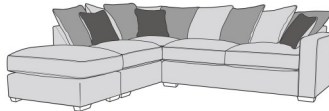

**Standard Back 2 Seat Sofa Bed
LHF With Standard RHF Chaise**
W 280 x D 247 x H 96 cm

**Pillow Back 2 Seat Sofa Bed LHF
With Standard RHF Chaise**
W 280 x D 247 x H 96 cm

**Standard Back 2 Seat Sofa LHF
With Standard RHF Chaise**
W 280 x D 247 x H 96 cm

**Pillow Back 2 Seat Sofa LHF
With Standard RHF Chaise**
W 280 x D 247 x H 96 cm

**Pillow Back 2 Seat Sofa Bed RHF
With Standard LHF Chaise**
W 280 x D 247 x H 96 cm

**Pillow Back 2 Seat Sofa Bed RHF
With Standard LHF Chaise**
W 280 x D 247 x H 96 cm

**Pillow Back 2 Seat Sofa RHF
With Standard LHF Chaise**
W 280 x D 247 x H 96 cm

**Pillow Back 2 Seat Sofa RHF
With Standard LHF Chaise**
W 280 x D 247 x H 96 cm

**Standard Back 2 Seat Sofa Bed
LHF, Corner With 1 Seat RHF**
W 252 x D 202 x H 96 cm

**Pillow Back 2 Seat Sofa Bed LHF,
Corner With 1 Seat RHF**
W 252 x D 202 x H 96 cm

**Standard Back 2 Seat Sofa LHF,
Corner With 1 Seat RHF**
W 278 x D 197 x H 96 cm

**Pillow Back 2 Seat Sofa LHF,
Corner With 1 Seat RHF**
W 278 x D 197 x H 96 cm