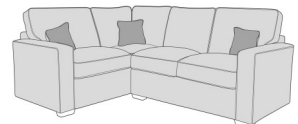

**Pillow Back 2 Seat Sofa RHF
With Standard LHF Chaise**
W 280 x D 247 x H 96 cm

**Pillow Back 2 Seat Sofa RHF
With Standard LHF Chaise**
W 280 x D 247 x H 96 cm

**Standard Back 2 Seat Sofa Bed
LHF, Corner With 1 Seat RHF**
W 252 x D 202 x H 96 cm

**Pillow Back 2 Seat Sofa Bed LHF,
Corner With 1 Seat RHF**
W 252 x D 202 x H 96 cm

**Standard Back 2 Seat Sofa LHF,
Corner With 1 Seat RHF**
W 278 x D 197 x H 96 cm

**Pillow Back 2 Seat Sofa LHF,
Corner With 1 Seat RHF**
W 278 x D 197 x H 96 cm

**Standard Back 2 Seat Sofa Bed
RHF Corner With 1 Seat LHF**
W 252 x D 202 x H 96 cm

**Pillow Back 2 Seat Sofa Bed
RHF, Corner With 1 Seat LHF**
W 252 x D 202 x H 96 cm

**Standard Back 2 Seat Sofa RHF,
Corner With 1 Seat LHF**
W 278 x D 197 x H 96 cm

Standard Back 3 Seat Sofa

W 198 x D 98 x H 96 cm

Pillow Back 3 Seat Sofa

W 198 x D 98 x H 96 cm

Standard Back 2 Seat Sofa

W 171 x D 98 x H 96 cm

Pillow Back 2 Seat Sofa

W 171 x D 98 x H 96 cm