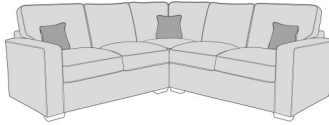

Standard Back 3 Seat Sofa

W 198 x D 98 x H 96 cm

Pillow Back 3 Seat Sofa

W 198 x D 98 x H 96 cm

Standard Back 2 Seat Sofa

W 171 x D 98 x H 96 cm

Pillow Back 2 Seat Sofa

W 171 x D 98 x H 96 cm

Love Chair

W 130 x D 98 x H 96 cm

Chair

W 98 x D 98 x H 96 cm

Swivel Chair

W 114 x D 111 x H 90 cm

Cuddler Footstool

W 92 x D 69 x H 39 cm

Storage Footstool

W 63 x D 50 x H 45 cm

Accent Chair

W 72 x D 84 x H 104 cm

**Pillow Back 2 Seat Sofa RHF,
Corner With 1 Seat LHF**
W 278 x D 197 x H 96 cm

**Standard Back 2 Seat Sofa RHF,
Corner With 2 Seat Sofa LHF**
W 280 x D 280 x H 96 cm

**Pillow Back 2 Seat Sofa RHF,
Corner With 2 Seat Sofa LHF**
W 280 x D 280 x H 96 cm

**Standard Back 1 Seat Sofa RHF,
Corner With 1 Seat Sofa LHF**

**Pillow Back 1 Seat Sofa RHF,
Corner With 1 Seat Sofa LHF**