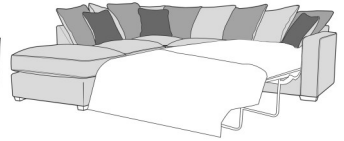

**Standard Back 2 Seat Sofa Bed
LHF With Standard RHF Chaise**
W 280 x D 247 x H 96 cm

**Pillow Back 2 Seat Sofa Bed LHF
With Standard RHF Chaise**
W 280 x D 247 x H 96 cm

**Standard Back 2 Seat Sofa LHF
With Standard RHF Chaise**
W 280 x D 247 x H 96 cm

**Pillow Back 2 Seat Sofa LHF
With Standard RHF Chaise**
W 280 x D 247 x H 96 cm

**Pillow Back 2 Seat Sofa Bed RHF
With Standard LHF Chaise**
W 280 x D 247 x H 96 cm

**Pillow Back 2 Seat Sofa Bed RHF
With Standard LHF Chaise**
W 280 x D 247 x H 96 cm

**Pillow Back 2 Seat Sofa RHF
With Standard LHF Chaise**
W 280 x D 247 x H 96 cm

**Pillow Back 2 Seat Sofa RHF
With Standard LHF Chaise**
W 280 x D 247 x H 96 cm

**Standard Back 2 Seat Sofa Bed
LHF, Corner With 1 Seat RHF**
W 252 x D 202 x H 96 cm

**Pillow Back 2 Seat Sofa Bed LHF,
Corner With 1 Seat RHF**
W 252 x D 202 x H 96 cm

**Standard Back 2 Seat Sofa LHF,
Corner With 1 Seat RHF**
W 278 x D 197 x H 96 cm

**Pillow Back 2 Seat Sofa LHF,
Corner With 1 Seat RHF**
W 278 x D 197 x H 96 cm