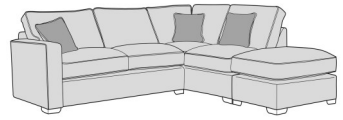

FISHPOOLS

The south east's largest quality furniture store

LAYLA COLLECTION

The Layla is a stylish sofa collection offering outstanding value for money. Available in 4 sofa sizes together with a corner group, and sofa beds options to enhance your living space. Choose from sumptuous pillow back or standard back cushions, with a wide selection of fabrics to choose from, with inclusive scatter cushions and foot colour options, for that perfect co-ordinated look.

Features

- Hardwood and composite board frame.
- Available as standard back or pillow back options.
- Dowelled, screwed, glued and stapled joinery.
- ExtraFlex high comfort seat cushions.
- Feet options, light beech, mid oak, dark brown or chrome.
- Fibre filled backs for added comfort.

**Standard Back 2 Seat Sofa Bed
LHF With Standard RHF Chaise**
W 280 x D 247 x H 96 cm

**Pillow Back 2 Seat Sofa Bed LHF
With Standard RHF Chaise**
W 280 x D 247 x H 96 cm

**Standard Back 2 Seat Sofa LHF
With Standard RHF Chaise**
W 280 x D 247 x H 96 cm

**Pillow Back 2 Seat Sofa LHF
With Standard RHF Chaise**
W 280 x D 247 x H 96 cm

**Pillow Back 2 Seat Sofa Bed RHF
With Standard LHF Chaise**
W 280 x D 247 x H 96 cm

**Pillow Back 2 Seat Sofa Bed RHF
With Standard LHF Chaise**
W 280 x D 247 x H 96 cm