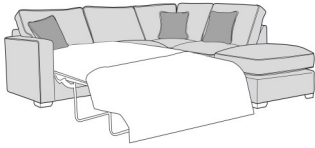

FISHPOOLS

The south east's largest quality furniture store

LAYLA COLLECTION

The Layla is a stylish sofa collection offering outstanding value for money. Available in 4 sofa sizes together with a corner group, and sofa beds options to enhance your living space. Choose from sumptuous pillow back or standard back cushions, with a wide selection of fabrics to choose from, with inclusive scatter cushions and foot colour options, for that perfect co-ordinated look.

**Standard Back 2 Seat Sofa Bed
LHF With Standard RHF Chaise**
W 280 x D 247 x H 96 cm

**Pillow Back 2 Seat Sofa Bed LHF
With Standard RHF Chaise**
W 280 x D 247 x H 96 cm

**Standard Back 2 Seat Sofa LHF
With Standard RHF Chaise**
W 280 x D 247 x H 96 cm

**Pillow Back 2 Seat Sofa LHF
With Standard RHF Chaise**
W 280 x D 247 x H 96 cm

**Pillow Back 2 Seat Sofa Bed RHF
With Standard LHF Chaise**
W 280 x D 247 x H 96 cm

**Pillow Back 2 Seat Sofa Bed RHF
With Standard LHF Chaise**
W 280 x D 247 x H 96 cm

Standard Back 3 Seat Sofa

W 198 x D 98 x H 96 cm

Pillow Back 3 Seat Sofa

W 198 x D 98 x H 96 cm

Standard Back 2 Seat Sofa

W 171 x D 98 x H 96 cm

Pillow Back 2 Seat Sofa

W 171 x D 98 x H 96 cm