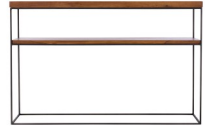

Features

- 100% solid oak top
- Metal frame

240cm Dining Table

W 240 x D 100 x H 77 cm

200cm Dining Table

W 200 x D 100 x H 77 cm

180cm Dining Table

W 180 x D 90 x H 77 cm

150cm Square Dining Table

W 150 x D 150 x H 77 cm

Cooper Bench

W 150 x D 62 x H 90.8 cm

Cooper Dining Chair

W 49 x D 63.5 x H 92.5 cm

Cooper Dining Chair

W 49 x D 63.5 x H 92.5 cm

Wide Sideboard

W 176.4 x D 46 x H 80.6 cm

TV Unit

W 150 x D 44 x H 54 cm

Console Table

W 120 x D 42 x H 77.5 cm

Coffee Table

W 120 x D 70 x H 42 cm

Lamp Table

W 60 x D 60 x H 50 cm

**All sizes are approximate. Colour is for guidance only because while we make every effort to display the colour as accurately as possible, all versions may vary in colour reproduction.*