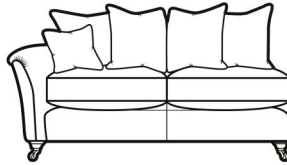

W 201 x D 97 x H 95 cm

**2 Seat Large Formal Back Arm
(LHF or RHF)**

W 172 x D 97 x H 95 cm

**Single Formal Back Arm End
(LHF or RHF)**

W 96 x D 97 x H 95 cm

**Formal Back Chaise Lounge
(RHF or LHF)**

W 93 x D 168 x H 95 cm

**Formal Back Corner Unit
(LHF or RHF)**

W 97 x D 97 x H 95 cm

**Grand Pillow Back Arm
(LHF or RHF)**

W 201 x D 97 x H 95 cm

**2 Seat Large Pillow Back Arm
(LHF or RHF)**

W 172 x D 97 x H 95 cm

**Single Pillow Back Arm
(LHF or RHF)**

W 96 x D 97 x H 95 cm

**Pillow Back Chaise Lounge
(RHF or LHF)**

W 93 x D 168 x H 95 cm

**Pillow Back Corner Unit
(LHF or RHF)**

W 97 x D 97 x H 95 cm

Grand Formal Back Sofa
W 221 x D 97 x H 95 cm

2 Seat Formal Back Large Sofa
W 192 x D 97 x H 95 cm