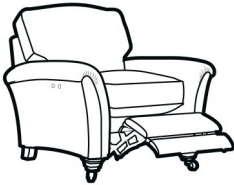

**Formal Back Corner Unit
(LHF or RHF)**

W 97 x D 97 x H 95 cm

**Grand Pillow Back Arm
(LHF or RHF)**

W 201 x D 97 x H 95 cm

**2 Seat Large Pillow Back Arm
(LHF or RHF)**

W 172 x D 97 x H 95 cm

**Single Pillow Back Arm
(LHF or RHF)**

W 96 x D 97 x H 95 cm

**Pillow Back Chaise Lounge
(RHF or LHF)**

W 93 x D 168 x H 95 cm

**Pillow Back Corner Unit
(LHF or RHF)**

W 97 x D 97 x H 95 cm

Grand Formal Back Sofa
W 221 x D 97 x H 95 cm

2 Seat Formal Back Large Sofa
W 192 x D 97 x H 95 cm

2 Formal Back Seat Sofa
W 163 x D 97 x H 95 cm

Grand Pillow Back Sofa
W 221 x D 97 x H 95 cm

2 Seat Pillow Back Large Sofa
W 192 x D 97 x H 95 cm

2 Seat Pillow Back Sofa
W 221 x D 97 x H 95 cm

Powered Footrest Chair
W 94 x D 97 x H 89 cm

Chair
W 94 x D 97 x H 89 cm

Footstool
W 127 x D 59 x H 39 cm

**All sizes are approximate. Colour is for guidance only because while we make every effort to display the colour as accurately as possible, all versions may vary in colour reproduction.*