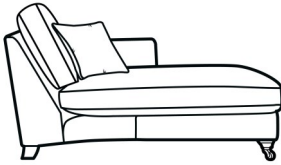

W 201 x D 97 x H 95 cm

**2 Seat Large Formal Back Arm
(LHF or RHF)**

W 172 x D 97 x H 95 cm

**Single Formal Back Arm End
(LHF or RHF)**

W 96 x D 97 x H 95 cm

**Formal Back Chaise Lounge
(RHF or LHF)**

W 93 x D 168 x H 95 cm

**Formal Back Corner Unit
(LHF or RHF)**

W 97 x D 97 x H 95 cm

**Grand Pillow Back Arm
(LHF or RHF)**

W 201 x D 97 x H 95 cm

**2 Seat Large Pillow Back Arm
(LHF or RHF)**

W 172 x D 97 x H 95 cm

**Single Pillow Back Arm
(LHF or RHF)**

W 96 x D 97 x H 95 cm

**Pillow Back Chaise Lounge
(RHF or LHF)**

W 93 x D 168 x H 95 cm

**Pillow Back Corner Unit
(LHF or RHF)**

W 97 x D 97 x H 95 cm

Grand Formal Back Sofa
W 221 x D 97 x H 95 cm

2 Seat Formal Back Large Sofa
W 192 x D 97 x H 95 cm