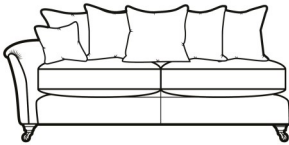

W 201 x D 97 x H 95 cm

**2 Seat Large Formal Back Arm
(LHF or RHF)**

W 172 x D 97 x H 95 cm

**Single Formal Back Arm End
(LHF or RHF)**

W 96 x D 97 x H 95 cm

**Formal Back Chaise Lounge
(RHF or LHF)**

W 93 x D 168 x H 95 cm

**Formal Back Corner Unit
(LHF or RHF)**

W 97 x D 97 x H 95 cm

**Grand Pillow Back Arm
(LHF or RHF)**

W 201 x D 97 x H 95 cm

**2 Seat Large Pillow Back Arm
(LHF or RHF)**

W 172 x D 97 x H 95 cm

**Single Pillow Back Arm
(LHF or RHF)**

W 96 x D 97 x H 95 cm

**Pillow Back Chaise Lounge
(RHF or LHF)**

W 93 x D 168 x H 95 cm

**Pillow Back Corner Unit
(LHF or RHF)**

W 97 x D 97 x H 95 cm

Grand Formal Back Sofa
W 221 x D 97 x H 95 cm

2 Seat Formal Back Large Sofa
W 192 x D 97 x H 95 cm