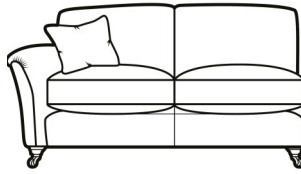

W 201 x D 97 x H 95 cm

**2 Seat Large Formal Back Arm
(LHF or RHF)**

W 172 x D 97 x H 95 cm

**Single Formal Back Arm End
(LHF or RHF)**

W 96 x D 97 x H 95 cm

**Formal Back Chaise Lounge
(RHF or LHF)**

W 93 x D 168 x H 95 cm

**Formal Back Corner Unit
(LHF or RHF)**

W 97 x D 97 x H 95 cm

**Grand Pillow Back Arm
(LHF or RHF)**

W 201 x D 97 x H 95 cm

**2 Seat Large Pillow Back Arm
(LHF or RHF)**

W 172 x D 97 x H 95 cm

**Single Pillow Back Arm
(LHF or RHF)**

W 96 x D 97 x H 95 cm

**Pillow Back Chaise Lounge
(RHF or LHF)**

W 93 x D 168 x H 95 cm

**Pillow Back Corner Unit
(LHF or RHF)**

W 97 x D 97 x H 95 cm

Grand Formal Back Sofa
W 221 x D 97 x H 95 cm

2 Seat Formal Back Large Sofa
W 192 x D 97 x H 95 cm