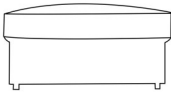

**Corner Group LHF Arm**  
W 250 x D 173 x H 88 cm

**Corner Group RHF Arm**  
W 250 x D 173 x H 88 cm

**3 Seat Sofa**  
W 197 x D 84 x H 88 cm

**2 Seat Sofa**  
W 177 x D 84 x H 88 cm

**Love Chair**  
W 104 x D 84 x H 88 cm

**Chair**  
W 88 x D 84 x H 88 cm

**Footstool**  
W 95 x D 63 x H 41 cm

*\*All sizes are approximate. Colour is for guidance only because while we make every effort to display the colour as accurately as possible, all versions may vary in colour reproduction.*