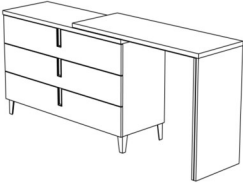

Features

- High gloss cream finish
- Birch frame
- Black nickel details
- Scratch resistant material

Double Dresser

W 173 x D 48 x H 82 cm

Single Dresser

W 134 x D 48 x H 82 cm

Tallboy

W 75 x D 42 x H 120 cm

Vanity Unit with Single Dresser

Vanity: W 125 x D 48 x H 85 cm

Dresser: W 134 x D 48 x H 82 cm

Vanity Unit With Drawers

W 125 x D 48 x H 85 cm

Vanity Dresser Top

W 125 x D 48 x H 85 cm

Drawer Unit