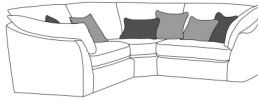

FISHPOOLS

The south east's largest quality furniture store

INFINITY COLLECTION

Made in the UK to our exacting standards, the infinity corner sofa collection is plump full of comfort and a welcome addition to any living room. Combining contemporary style on a grand scale with luxurious deep seat cushions and thick arm pads, infinity balances laid back comfort with eye catching stool.

Large Corner Group

W 323 x D 323 x H 91 cm

Small Corner Group

W 233 x D 233 x H 91 cm

Corner Group

W 323 x D 233 x H 91 cm

Large End Sofa LHF

W 198 x D 102 x H 91 cm