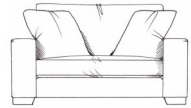

Grand Armless Unit
W 200 x D 100 x H 90 cm

Large Armless Unit
W 175 x D 100 x H 90 cm

Medium Armless Unit
W 150 x D 100 x H 90 cm

Small Armless Unit
W 88 x D 100 x H 90 cm

Extra Small Armless Unit
W 75 x D 100 x H 90 cm

Corner Group

W 325 x D 225 x H 90 cm

Grand Sofa

W 250 x D 100 x H 90 cm

Large Sofa

W 225 x D 100 x H 90 cm

Medium Sofa

W 200 x D 100 x H 90 cm

Small Sofa

W 180 x D 100 x H 90 cm

Love Seat

W 150 x D 100 x H 90 cm

Chair

W 106 x D 98 x H 90 cm

Lounger Unit

W 100 x D 185 x H 90 cm