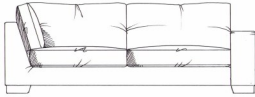

Features

- Frame - Hardwood rails. Glued & Screwed Into Resin Bonded End Panels
- Back Cushions - Fibre
- Suspension - Serpentine Steel Springs With Soft Sit Seat Platform
- Scatter Cushions - Feather Interiors Where Supplied
- Seat Cushions - Foam Seat With Fibre Wrap
- Solid Wood Feet Stained Dark Oak Or Optional Light Oak

Super Grand Corner Unit
W 276 x D 100 x H 90 cm

Grand Corner Unit
W 226 x D 100 x H 90 cm

Large Corner Unit
W 214 x D 100 x H 90 cm

Medium Corner Unit
W 201 x D 100 x H 90 cm

Single Corner Unit
W 100 x D 100 x H 90 cm

Small Sofa

W 180 x D 100 x H 90 cm

Love Seat

W 150 x D 100 x H 90 cm

Chair

W 106 x D 98 x H 90 cm

Lounger Unit

W 100 x D 185 x H 90 cm