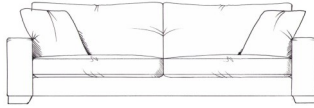

Grand Armless Unit
W 200 x D 100 x H 90 cm

Large Armless Unit
W 175 x D 100 x H 90 cm

Medium Armless Unit
W 150 x D 100 x H 90 cm

Small Armless Unit
W 88 x D 100 x H 90 cm

Extra Small Armless Unit
W 75 x D 100 x H 90 cm

Corner Group

W 325 x D 225 x H 90 cm

Grand Sofa

W 250 x D 100 x H 90 cm

Large Sofa

W 225 x D 100 x H 90 cm

Medium Sofa

W 200 x D 100 x H 90 cm

Small Sofa

W 180 x D 100 x H 90 cm

Love Seat

W 150 x D 100 x H 90 cm

Chair

W 106 x D 98 x H 90 cm

Lounger Unit

W 100 x D 185 x H 90 cm