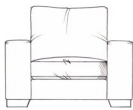

Grand Armless Unit
W 200 x D 100 x H 90 cm

Large Armless Unit
W 175 x D 100 x H 90 cm

Medium Armless Unit
W 150 x D 100 x H 90 cm

Small Armless Unit
W 88 x D 100 x H 90 cm

Extra Small Armless Unit
W 75 x D 100 x H 90 cm

Corner Group

W 325 x D 225 x H 90 cm

Grand Sofa

W 250 x D 100 x H 90 cm

Large Sofa

W 225 x D 100 x H 90 cm

Medium Sofa

W 200 x D 100 x H 90 cm

Small Sofa

W 180 x D 100 x H 90 cm

Love Seat

W 150 x D 100 x H 90 cm

Chair

W 106 x D 98 x H 90 cm

Lounger Unit

W 100 x D 185 x H 90 cm