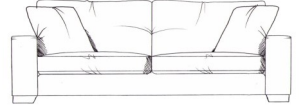

Grand Armless Unit
W 200 x D 100 x H 90 cm

Large Armless Unit
W 175 x D 100 x H 90 cm

Medium Armless Unit
W 150 x D 100 x H 90 cm

Small Armless Unit
W 88 x D 100 x H 90 cm

Extra Small Armless Unit
W 75 x D 100 x H 90 cm

Corner Group

W 325 x D 225 x H 90 cm

Grand Sofa

W 250 x D 100 x H 90 cm

Large Sofa

W 225 x D 100 x H 90 cm

Medium Sofa

W 200 x D 100 x H 90 cm

Small Sofa

W 180 x D 100 x H 90 cm

Love Seat

W 150 x D 100 x H 90 cm

Chair

W 106 x D 98 x H 90 cm

Lounger Unit

W 100 x D 185 x H 90 cm