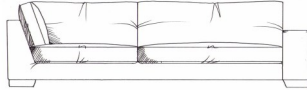

Super Grand Corner Unit
W 276 x D 100 x H 90 cm

Grand Corner Unit
W 226 x D 100 x H 90 cm

Large Corner Unit
W 214 x D 100 x H 90 cm

Medium Corner Unit
W 201 x D 100 x H 90 cm

Single Corner Unit
W 100 x D 100 x H 90 cm

Grand Armless Unit
W 200 x D 100 x H 90 cm

Large Armless Unit
W 175 x D 100 x H 90 cm

Medium Armless Unit
W 150 x D 100 x H 90 cm

Small Armless Unit
W 88 x D 100 x H 90 cm

Extra Small Armless Unit
W 75 x D 100 x H 90 cm

Corner Group

W 325 x D 225 x H 90 cm

Grand Sofa

W 250 x D 100 x H 90 cm

Large Sofa

W 225 x D 100 x H 90 cm

Medium Sofa

W 200 x D 100 x H 90 cm

Small Sofa

W 180 x D 100 x H 90 cm

Love Seat

W 150 x D 100 x H 90 cm

Chair

W 106 x D 98 x H 90 cm

Lounger Unit

W 100 x D 185 x H 90 cm