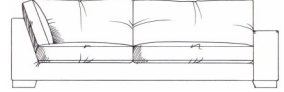

Features

- Frame - Hardwood rails. Glued & Screwed Into Resin Bonded End Panels
- Back Cushions - Fibre
- Suspension - Serpentine Steel Springs With Soft Sit Seat Platform
- Scatter Cushions - Feather Interiors Where Supplied
- Seat Cushions - Foam Seat With Fibre Wrap
- Solid Wood Feet Stained Dark Oak Or Optional Light Oak

Super Grand Corner Unit
W 276 x D 100 x H 90 cm

Grand Corner Unit
W 226 x D 100 x H 90 cm

Large Corner Unit
W 214 x D 100 x H 90 cm

Medium Corner Unit
W 201 x D 100 x H 90 cm

Single Corner Unit
W 100 x D 100 x H 90 cm

Grand 1 Arm Unit
W 225 x D 100 x H 90 cm

Large 1 Arm Unit
W 200 x D 100 x H 90 cm

Medium 1 Arm Unit
W 175 x D 100 x H 90 cm

Small 1 Arm Unit
W 113 x D 100 x H 90 cm

Extra Small 1 Arm Unit
W 100 x D 100 x H 90 cm

Grand Armless Unit
W 200 x D 100 x H 90 cm

Large Armless Unit
W 175 x D 100 x H 90 cm

Medium Armless Unit
W 150 x D 100 x H 90 cm

Small Armless Unit
W 88 x D 100 x H 90 cm

Extra Small Armless Unit
W 75 x D 100 x H 90 cm