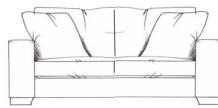

Grand Armless Unit
W 200 x D 100 x H 90 cm

Large Armless Unit
W 175 x D 100 x H 90 cm

Medium Armless Unit
W 150 x D 100 x H 90 cm

Small Armless Unit
W 88 x D 100 x H 90 cm

Extra Small Armless Unit
W 75 x D 100 x H 90 cm

Corner Group

W 325 x D 225 x H 90 cm

Grand Sofa

W 250 x D 100 x H 90 cm

Large Sofa

W 225 x D 100 x H 90 cm

Medium Sofa

W 200 x D 100 x H 90 cm

Small Sofa

W 180 x D 100 x H 90 cm

Love Seat

W 150 x D 100 x H 90 cm

Chair

W 106 x D 98 x H 90 cm

Lounger Unit

W 100 x D 185 x H 90 cm