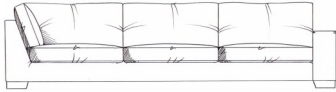

Features

- Frame - Hardwood rails. Glued & Screwed Into Resin Bonded End Panels
- Back Cushions - Fibre
- Suspension - Serpentine Steel Springs With Soft Sit Seat Platform
- Scatter Cushions - Feather Interiors Where Supplied
- Seat Cushions - Foam Seat With Fibre Wrap
- Solid Wood Feet Stained Dark Oak Or Optional Light Oak

Super Grand Corner Unit
W 276 x D 100 x H 90 cm

Grand Corner Unit
W 226 x D 100 x H 90 cm

Large Corner Unit
W 214 x D 100 x H 90 cm

Medium Corner Unit
W 201 x D 100 x H 90 cm

Single Corner Unit
W 100 x D 100 x H 90 cm

Corner Group

W 325 x D 225 x H 90 cm

Grand Sofa

W 250 x D 100 x H 90 cm

Large Sofa

W 225 x D 100 x H 90 cm

Medium Sofa

W 200 x D 100 x H 90 cm

Small Sofa

W 180 x D 100 x H 90 cm

Love Seat

W 150 x D 100 x H 90 cm

Chair

W 106 x D 98 x H 90 cm

Lounger Unit

W 100 x D 185 x H 90 cm