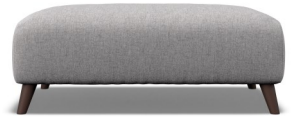

Features

- **Frame:** Sustainably sourced, seasoned Hardwood expertly joined, for long lasting structural integrity.
- **Back Cushions:** High quality fibre with woven elastic webbing.
- **Seat Cushions:** Full zig-zag spring platform for added flexibility.
- **Luxurious White Duck Feather scatter cushions** included with each sofa.
- **Seat Interiors:** Foam filled for superior comfort and support.
- **Solid wooden leg** available in American Walnut or Weathered Oak.

Extra Large Sofa

W 236 x D 99 x H 87 cm

Large Sofa

W 200 x D 99 x H 87 cm

Large Sofabed

W 193 x D 96 x H 91 cm

Small Sofa

W 164 x D 99 x H 87 cm

Cuddler

W 132 x D 99 x H 87 cm

Cuddler Sofa Bed

W 132 x D 96 x H 91 cm

Chair

W 91 x D 94 x H 87 cm

Storage Stool

W 68 x D 52 x H 39 cm

Bench

W 99 x D 62 x H 32 cm

Accent Chair

W 90 x D 94 x H 91 cm

**All sizes are approximate. Colour is for guidance only because while we make every effort to display the colour as accurately as possible, all versions may vary in colour reproduction.*