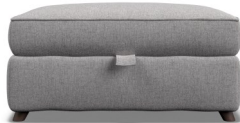

Features

- **Frame:** Sustainably sourced, seasoned Hardwood expertly joined, for long lasting structural integrity.
- **Back Cushions:** High quality fibre with woven elastic webbing.
- **Seat Cushions:** Full zig-zag spring platform for added flexibility.
- **Luxurious White Duck Feather scatter cushions** included with each sofa.
- **Seat Interiors:** Foam filled for superior comfort and support.
- **Solid wooden leg** available in American Walnut or Weathered Oak.

Extra Large Sofa

W 236 x D 99 x H 87 cm

Large Sofa

W 200 x D 99 x H 87 cm

Large Sofabed

W 193 x D 96 x H 91 cm

Small Sofa

W 164 x D 99 x H 87 cm

Cuddler

W 132 x D 99 x H 87 cm

Cuddler Sofa Bed

W 132 x D 96 x H 91 cm

Chair

W 91 x D 94 x H 87 cm

Storage Stool

W 68 x D 52 x H 39 cm

Bench

W 99 x D 62 x H 32 cm

Accent Chair

W 90 x D 94 x H 91 cm

**All sizes are approximate. Colour is for guidance only because while we make every effort to display the colour as accurately as possible, all versions may vary in colour reproduction.*