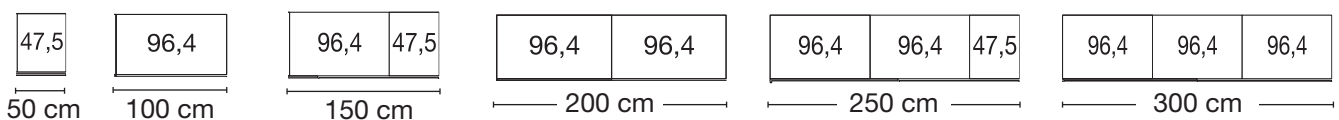

Hinged-door wardrobes without cornice

Interior:

2 shelves, 1 clothes rail per compartment

All hinged-doors incl. cushioned hinges

Description	Dimensions cm			Art. no.	GBP	
	W	H	D			
Outside doors in carcass colour, Centre doors in glass white 1 door 1 glass door, LHH 1 door 1 glass door, RHH 2 doors 2 glass doors 3 doors 1 glass door 3 doors 3 glass doors 4 doors 2 glass doors 4 doors 4 glass doors 5 doors 1 glass door 5 doors 3 glass doors 5 doors 5 glass doors 6 doors 2 glass doors 6 doors 4 glass doors 6 doors 6 glass doors	50	216	58	763		
	50	216	58	764		
	100	216	58	765		
	150	216	58	766		
	150	216	58	767		
	200	216	58	768		
	200	216	58	769		
	250	216	58	770		
	250	216	58	771		
	250	216	58	772		
	300	216	58	773		
	300	216	58	774		
	300	216	58	775		
	Outer doors in wood, Centre doors in glass champagne 1 door 1 glass door, LHH 1 door 1 glass door, RHH 2 doors 2 glass doors 3 doors 1 glass door 3 doors 3 glass doors 4 doors 2 glass doors 4 doors 4 glass doors 5 doors 1 glass door 5 doors 3 glass doors 5 doors 5 glass doors 6 doors 2 glass doors 6 doors 4 glass doors 6 doors 6 glass doors	50	216	58	200	
		50	216	58	201	
100		216	58	202		
150		216	58	203		
150		216	58	204		
200		216	58	206		
200		216	58	207		
250		216	58	208		
250		216	58	209		
250		216	58	210		
300		216	58	211		
300		216	58	212		
300		216	58	219		

Plinth partition