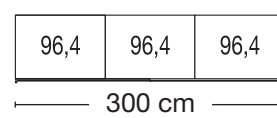

Hinged-door wardrobes without cornice

Interior:

2 shelves, 1 clothes rail per compartment

All hinged-doors incl. cushioned hinges

	Description	Dimensions cm			Art. no.	GBP
		W	H	D		
	Glass doors in white in combination with crystal mirrored doors					
	2 doors 1 mirrored door, LHH	100	216	58	795	
	2 doors 1 mirrored door, RHH	100	216	58	796	
	3 doors 1 centre mirrored door	150	216	58	797	
	4 doors 2 mirrored doors	200	216	58	798	
	5 doors 3 mirrored doors	250	216	58	799	
	6 doors 2 mirrored doors	300	216	58	800	
	Glass doors in champagne in combination with crystal mirrored doors					
	2 doors 1 mirrored door, LHH	100	216	58	213	
	2 doors 1 mirrored door, RHH	100	216	58	214	
	3 doors 1 centre mirrored door	150	216	58	215	
	4 doors 2 mirrored doors	200	216	58	216	
	5 doors 3 mirrored doors	250	216	58	217	
	6 doors 2 mirrored doors	300	216	58	218	

Plinth partition