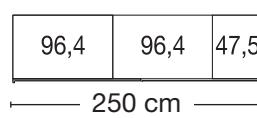

Hinged-door wardrobes without cornice

Interior:

2 shelves, 1 clothes rail per compartment

All hinged-doors incl. cushioned hinges

	Description	Dimensions cm			Art. no.	GBP
		W	H	D		
	Glass doors in white in combination with crystal mirrored doors					
	2 doors 1 mirrored door, LHH	100	216	58	795	
	2 doors 1 mirrored door, RHH	100	216	58	796	
	3 doors 1 centre mirrored door	150	216	58	797	
	4 doors 2 mirrored doors	200	216	58	798	
	5 doors 3 mirrored doors	250	216	58	799	
	6 doors 2 mirrored doors	300	216	58	800	
	Glass doors in champagne in combination with crystal mirrored doors					
	2 doors 1 mirrored door, LHH	100	216	58	213	
	2 doors 1 mirrored door, RHH	100	216	58	214	
	3 doors 1 centre mirrored door	150	216	58	215	
	4 doors 2 mirrored doors	200	216	58	216	
	5 doors 3 mirrored doors	250	216	58	217	
	6 doors 2 mirrored doors	300	216	58	218	

Plinth partition