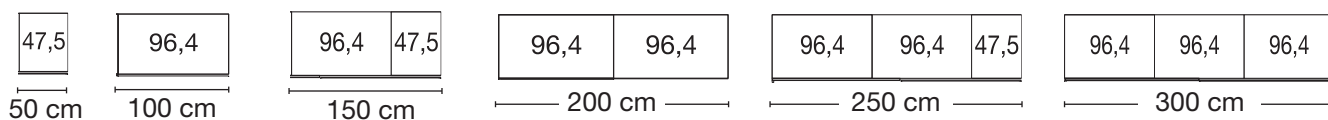

Hinged-door wardrobes without cornice

Interior:

2 shelves, 1 clothes rail per compartment

All hinged-doors incl. cushioned hinges

	Description	Dimensions cm			Art. no.	GBP
		W	H	D		
	Outer doors in wood, Centre doors in glass pebble grey					
	1 door 1 glass door	50	216	58	220	
	1 door 1 glass door	50	216	58	221	
	2 doors 2 glass doors	100	216	58	222	
	3 doors 1 glass door	150	216	58	223	
	3 doors 3 glass doors	150	216	58	224	
	4 doors 2 glass doors	200	216	58	225	
	4 doors 4 glass doors	200	216	58	226	
	5 doors 1 glass door	250	216	58	227	
	5 doors 3 glass doors	250	216	58	228	
	5 doors 5 glass doors	250	216	58	229	
	6 doors 2 glass doors	300	216	58	230	
	6 doors 4 glass doors	300	216	58	231	
	6 doors 6 glass doors	300	216	58	232	
	Glass doors in pebble grey in combination with crystal mirrored doors					
	2 doors 1 mirrored door	100	216	58	233	
	2 doors 1 mirrored door	100	216	58	234	
	3 doors 1 mirrored door	150	216	58	235	
	4 doors 2 mirrored doors	200	216	58	236	
	5 doors 3 mirrored doors	250	216	58	237	
	6 doors 2 mirrored doors	300	216	58	238	

Plinth partition