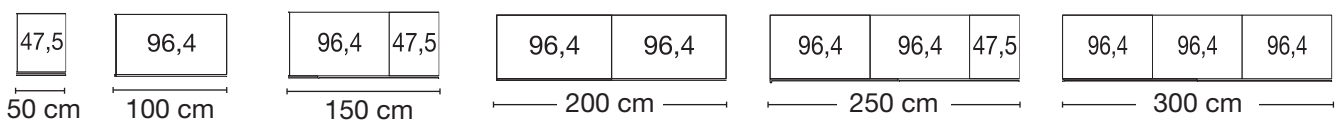

Hinged-door wardrobes without cornice

Interior:

2 shelves, 1 clothes rail per compartment
All hinged-doors incl. cushioned hinges

Description	Dimensions cm			Art. no.	GBP
	W	H	D		
Wooden doors in carcass colour					
1 door LHH	50	216	58	730	
1 door RHH	50	216	58	731	
2 doors	100	216	58	732	
3 doors	150	216	58	733	
4 doors	200	216	58	734	
5 doors	250	216	58	735	
6 doors	300	216	58	736	
Wooden doors in combination with crystal mirrored doors					
1 door 1 mirrored door, LHH	50	216	58	737	
1 door 1 mirrored door, RHH	50	216	58	738	
2 doors 1 mirrored door, LHH	100	216	58	727	
2 doors 1 mirrored door, RHH	100	216	58	726	
2 doors 2 mirrored doors	100	216	58	739	
3 doors 1 mirrored door	150	216	58	740	
3 doors 3 mirrored doors	150	216	58	741	
4 doors 2 mirrored doors	200	216	58	742	
4 doors 4 mirrored doors	200	216	58	743	
5 doors 1 mirrored door	250	216	58	744	
5 doors 3 mirrored doors	250	216	58	745	
5 doors 5 mirrored doors	250	216	58	746	
6 doors 2 mirrored doors	300	216	58	747	
6 doors 4 mirrored doors	300	216	58	748	
6 doors 6 mirrored doors	300	216	58	749	

Plinth partition