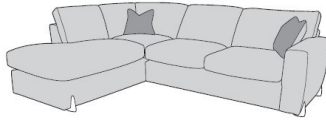

FISHPOOLS

The south east's largest quality furniture store

CAPRICE COLLECTION

The Caprice, a stylish sofa collection offering outstanding comfort along with great value for money. Offering an array of corner and sofa options, both with either a standard back or a softer pillow back version. The feather filled scatters are included, plus a choice of foot colours available. In a choice of fabrics to choose from, you can make this sofa collection as individual as yourself.

Features

- Hardwood and composite board frames, dowelled, screwed, glued and stapled joinery.
- Foot options brushed steel, brushed brass, walnut or mid oak.
- Serpentine seat springs, with silent wire and elasticated back webbing.
- Fibre filled standard backs for added comfort.
- Selection of Foam Flex or Extra Flex seat Interiors.
- Sumptuous feather filled pillow backs.
- Feather filled scatters included.

RHF Corner Sofa Standard Back

W 284 x D 217 x H 93 cm

LHF Corner Sofa Standard Back

W 284 x D 217 x H 93 cm

3 Seat Sofa Standard Back

W 205 x D 97 x H 93 cm

2 Seat Sofa Standard Back

W 180 x D 97 x H 93 cm

Love Chair Standard Back

W 131 x D 97 x H 93 cm

Arm Chair Standard Back

W 101 x D 97 x H 93 cm

RHF Corner Sofa Pillow Back
W 284 x D 217 x H 93 cm

LHF Corner Sofa Pillow Back
W 284 x D 217 x H 93 cm

3 Seat Sofa Pillow Back
W 205 x D 97 x H 93 cm