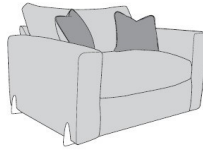

Features

- Hardwood and composite board frames, dowelled, screwed, glued and stapled joinery.
- Foot options brushed steel, brushed brass, walnut or mid oak.
- Serpentine seat springs, with silent wire and elasticated back webbing.
- Fibre filled standard backs for added comfort.
- Selection of Foam Flex or Extra Flex seat Interiors.
- Sumptuous feather filled pillow backs.
- Feather filled scatters included.

RHF Corner Sofa Standard Back

W 284 x D 217 x H 93 cm

LHF Corner Sofa Standard Back

W 284 x D 217 x H 93 cm

3 Seat Sofa Standard Back

W 205 x D 97 x H 93 cm

2 Seat Sofa Standard Back

W 180 x D 97 x H 93 cm

Love Chair Standard Back

W 131 x D 97 x H 93 cm

Arm Chair Standard Back

W 101 x D 97 x H 93 cm

RHF Corner Sofa Pillow Back
W 284 x D 217 x H 93 cm

LHF Corner Sofa Pillow Back
W 284 x D 217 x H 93 cm

3 Seat Sofa Pillow Back
W 205 x D 97 x H 93 cm

2 Seat Sofa Pillow Back
W 180 x D 97 x H 93 cm

Love Chair Pillow Back
W 131 x D 97 x H 93 cm

Footstool
W 107 x D 107 x H 37 cm

**All sizes are approximate. Colour is for guidance only because while we make every effort to display the colour as accurately as possible, all versions may vary in colour reproduction.*