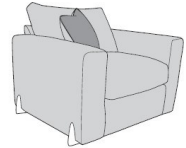

Features

- Hardwood and composite board frames, dowelled, screwed, glued and stapled joinery.
- Foot options brushed steel, brushed brass, walnut or mid oak.
- Serpentine seat springs, with silent wire and elasticated back webbing.
- Fibre filled standard backs for added comfort.
- Selection of Foam Flex or Extra Flex seat Interiors.
- Sumptuous feather filled pillow backs.
- Feather filled scatters included.

RHF Corner Sofa Standard Back

W 284 x D 217 x H 93 cm

LHF Corner Sofa Standard Back

W 284 x D 217 x H 93 cm

3 Seat Sofa Standard Back

W 205 x D 97 x H 93 cm

2 Seat Sofa Standard Back

W 180 x D 97 x H 93 cm

Love Chair Standard Back

W 131 x D 97 x H 93 cm

Arm Chair Standard Back

W 101 x D 97 x H 93 cm

RHF Corner Sofa Pillow Back
W 284 x D 217 x H 93 cm

LHF Corner Sofa Pillow Back
W 284 x D 217 x H 93 cm

3 Seat Sofa Pillow Back
W 205 x D 97 x H 93 cm

2 Seat Sofa Pillow Back
W 180 x D 97 x H 93 cm

Love Chair Pillow Back
W 131 x D 97 x H 93 cm

Footstool
W 107 x D 107 x H 37 cm

**All sizes are approximate. Colour is for guidance only because while we make every effort to display the colour as accurately as possible, all versions may vary in colour reproduction.*