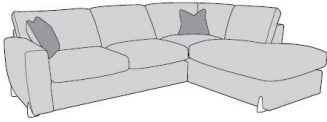

FISHPOOLS

The south east's largest quality furniture store

CAPRICE COLLECTION

The Caprice, a stylish sofa collection offering outstanding comfort along with great value for money. Offering an array of corner and sofa options, both with either a standard back or a softer pillow back version. The feather filled scatters are included, plus a choice of foot colours available. In a choice of fabrics to choose from, you can make this sofa collection as individual as yourself.

Features

- Hardwood and composite board frames, dowelled, screwed, glued and stapled joinery.
- Foot options brushed steel, brushed brass, walnut or mid oak.
- Serpentine seat springs, with silent wire and elasticated back webbing.
- Fibre filled standard backs for added comfort.
- Selection of Foam Flex or Extra Flex seat Interiors.
- Sumptuous feather filled pillow backs.
- Feather filled scatters included.

RHF Corner Sofa Standard Back

W 284 x D 217 x H 93 cm

LHF Corner Sofa Standard Back

W 284 x D 217 x H 93 cm

3 Seat Sofa Standard Back

W 205 x D 97 x H 93 cm

2 Seat Sofa Standard Back

W 180 x D 97 x H 93 cm

Love Chair Standard Back

W 131 x D 97 x H 93 cm

Arm Chair Standard Back

W 101 x D 97 x H 93 cm

RHF Corner Sofa Pillow Back
W 284 x D 217 x H 93 cm

LHF Corner Sofa Pillow Back
W 284 x D 217 x H 93 cm

3 Seat Sofa Pillow Back
W 205 x D 97 x H 93 cm