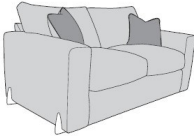

Features

- Hardwood and composite board frames, dowelled, screwed, glued and stapled joinery.
- Foot options brushed steel, brushed brass, walnut or mid oak.
- Serpentine seat springs, with silent wire and elasticated back webbing.
- Fibre filled standard backs for added comfort.
- Selection of Foam Flex or Extra Flex seat Interiors.
- Sumptuous feather filled pillow backs.
- Feather filled scatters included.

RHF Corner Sofa Standard Back

W 284 x D 217 x H 93 cm

LHF Corner Sofa Standard Back

W 284 x D 217 x H 93 cm

3 Seat Sofa Standard Back

W 205 x D 97 x H 93 cm

2 Seat Sofa Standard Back

W 180 x D 97 x H 93 cm

Love Chair Standard Back

W 131 x D 97 x H 93 cm

Arm Chair Standard Back

W 101 x D 97 x H 93 cm

RHF Corner Sofa Pillow Back
W 284 x D 217 x H 93 cm

LHF Corner Sofa Pillow Back
W 284 x D 217 x H 93 cm

3 Seat Sofa Pillow Back
W 205 x D 97 x H 93 cm

2 Seat Sofa Pillow Back
W 180 x D 97 x H 93 cm

Love Chair Pillow Back
W 131 x D 97 x H 93 cm

Footstool
W 107 x D 107 x H 37 cm

**All sizes are approximate. Colour is for guidance only because while we make every effort to display the colour as accurately as possible, all versions may vary in colour reproduction.*