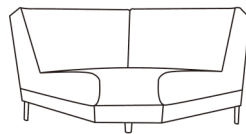

Features

- Frames constructed from plywood and solid wood.
- Back cushions have Dacron fibre interiors.
- Seat cushions interiors are made from high resilient foam with Dacron fibre
- Seat has elastic webbing .
- Back rest have elastic webbing .

Corner Group

W 307 x D 307 x H 85 cm

3 Seat Sofa

W 223 x D 96 x H 85 cm

3 Seat (2 Cushion) Sofa

W 226 x D 96 x H 85 cm

2.5 Seat Sofa

W 206 x D 96 x H 85 cm

2 Seat Sofa

W 162 x D 96 x H 85 cm

Chair

W 99 x D 96 x H 85 cm

3 Seat 1 LHF Arm Unit

W 189 x D 96 x H 85 cm

3 Seat 1 RHF Arm Unit

W 189 x D 96 x H 85 cm

Corner Unit

W 99 x D 96 x H 85 cm

Bench Footstool

W 95 x D 51 x H 42 cm

Bench Footstool

W 61 x D 52 x H 46 cm

**All sizes are approximate. Colour is for guidance only because while we make every effort to display the colour as accurately as possible, all versions may vary in colour reproduction.*