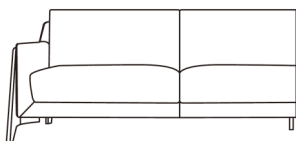

Features

- Frames constructed from plywood and solid wood.
- Back cushions have Dacron fibre interiors.
- Seat cushions interiors are made from high resilient foam with Dacron fibre
- Seat has elastic webbing .
- Back rest have elastic webbing .

Corner Group

W 307 x D 307 x H 85 cm

3 Seat Sofa

W 223 x D 96 x H 85 cm

3 Seat (2 Cushion) Sofa

W 226 x D 96 x H 85 cm

2.5 Seat Sofa

W 206 x D 96 x H 85 cm

2 Seat Sofa

W 162 x D 96 x H 85 cm

Chair

W 99 x D 96 x H 85 cm

3 Seat 1 LHF Arm Unit

W 189 x D 96 x H 85 cm

3 Seat 1 RHF Arm Unit

W 189 x D 96 x H 85 cm

Corner Unit

W 99 x D 96 x H 85 cm

Bench Footstool

W 95 x D 51 x H 42 cm

Bench Footstool

W 61 x D 52 x H 46 cm

**All sizes are approximate. Colour is for guidance only because while we make every effort to display the colour as accurately as possible, all versions may vary in colour reproduction.*