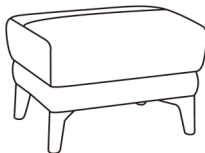

Corner Group

W 307 x D 307 x H 85 cm

3 Seat Sofa

W 223 x D 96 x H 85 cm

3 Seat (2 Cushion) Sofa

W 226 x D 96 x H 85 cm

2.5 Seat Sofa

W 206 x D 96 x H 85 cm

2 Seat Sofa

W 162 x D 96 x H 85 cm

Chair

W 99 x D 96 x H 85 cm

3 Seat 1 LHF Arm Unit

W 189 x D 96 x H 85 cm

3 Seat 1 RHF Arm Unit

W 189 x D 96 x H 85 cm

Corner Unit

W 99 x D 96 x H 85 cm

Bench Footstool

W 95 x D 51 x H 42 cm

Bench Footstool

W 61 x D 52 x H 46 cm

**All sizes are approximate. Colour is for guidance only because while we make every effort to display the colour as accurately as possible, all versions may vary in colour reproduction.*