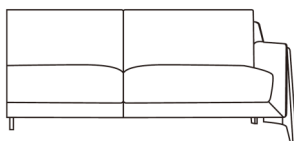

Corner Group

W 307 x D 307 x H 85 cm

3 Seat Sofa

W 223 x D 96 x H 85 cm

3 Seat (2 Cushion) Sofa

W 226 x D 96 x H 85 cm

2.5 Seat Sofa

W 206 x D 96 x H 85 cm

2 Seat Sofa

W 162 x D 96 x H 85 cm

Chair

W 99 x D 96 x H 85 cm

3 Seat 1 LHF Arm Unit

W 189 x D 96 x H 85 cm

3 Seat 1 RHF Arm Unit

W 189 x D 96 x H 85 cm

Corner Unit

W 99 x D 96 x H 85 cm

Bench Footstool

W 95 x D 51 x H 42 cm

Bench Footstool

W 61 x D 52 x H 46 cm

**All sizes are approximate. Colour is for guidance only because while we make every effort to display the colour as accurately as possible, all versions may vary in colour reproduction.*