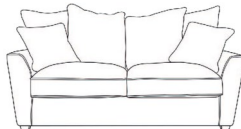

**Standard Back RHF Chaise
Corner Group**
W 278 x D 250 x H 97 cm

**Standard Back LHF Chaise
Corner Group**
W 278 x D 250 x H 97 cm

**Pillow Back RHF Chaise Corner
Group**
W 278 x D 250 x H 97 cm

**Pillow Back LHF Chaise Corner
Group**
W 278 x D 250 x H 97 cm

**Standard Back RHF Sofabed
Corner Group**
W 250 x D 194 x H 97 cm

**Standard Back LHF Sofabed
Corner Group**
W 250 x D 194 x H 97 cm

**Pillow Back RHF Sofabed Corner
Group**
W 250 x D 250 x H 97 cm

**Pillow Back LHF Sofabed Corner
Group**
W 250 x D 250 x H 97 cm

3 Seat Pillow Back Sofa
W 205 x D 98 x H 97 cm

3 Seat Standard Back Sofa
W 205 x D 98 x H 97 cm

2 Seat Pillow Back Sofa
W 178 x D 98 x H 97 cm

2 Seat Standard Back Sofa
W 178 x D 98 x H 97 cm

Chair
W 105 x D 98 x H 97 cm