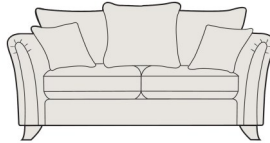

### Features

- Frame construction selected hardwoods
- Sprung seat suspension
- Elasticated webbed back suspension
- Seat cushions are cold core moulded foam
- Inclusive scatter cushions are fibre filled
- Leg options dark or light wood

**Grand Pillow Back**

W 227 x D 95 x H 98 cm

**Grand Standard Back**

W 227 x D 95 x H 98 cm

**3 Seat Pillow Back**

W 205 x D 95 x H 98 cm

**3 Seat Standard Back**

W 205 x D 95 x H 98 cm

**2 Seat Pillow Back**

W 184 x D 95 x H 98 cm

**2 Seat Standard Back**

W 184 x D 95 x H 98 cm

**Snuggler**

W 140x D 95 x H 98 cm

**Chair**

W 103 x D 92 x H 96 cm