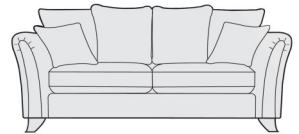

### Features

- Frame construction selected hardwoods
- Sprung seat suspension
- Elasticated webbed back suspension
- Seat cushions are cold core moulded foam
- Inclusive scatter cushions are fibre filled
- Leg options dark or light wood

**Grand Pillow Back**

W 227 x D 95 x H 98 cm

**Grand Standard Back**

W 227 x D 95 x H 98 cm

**3 Seat Pillow Back**

W 205 x D 95 x H 98 cm

**3 Seat Standard Back**

W 205 x D 95 x H 98 cm

**2 Seat Pillow Back**

W 184 x D 95 x H 98 cm

**2 Seat Standard Back**

W 184 x D 95 x H 98 cm

**Snuggler**

W 140x D 95 x H 98 cm

**Chair**

W 103 x D 92 x H 96 cm