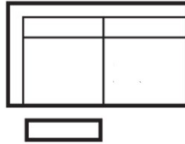

W 210 x D 99 x H 100 cm

Manual Recliner Chair (1S1X)

W 110 x D 99—157 x H 100 cm

Power Recliner Chair (1S1V)

W 110 x D 99 x H 100 cm

Chair (AC)

W 110 x D 99 x H 100 cm

Footstool

W 65 x D 54 x H 46 cm

Corner Group LHF/RHF Chaise
W 303 x D 301 x H 100 cm

2.5 Seat Compact 1 Arm LHF Manual Recliner (2.5EL1XSA)
W 180 x D 99 -157 x H 100 cm

2.5 Seat Compact 1 Arm RHF Manual Recliner (2.5ER1XSA)
W 180 x D 99 -157 x H 100 cm

2.5 Seat Compact 1 Arm LHF Power Recliner (2.5EL1VSA)
W 180 x D 99—157 x H 100 cm

2.5 Seat Compact 1 Arm RHF Power Recliner (2.5ER1VSA)
W 180 x D 99—157 x H 100 cm

2.5 Seat 1 Arm LHF Manual With Manual Recliner (2EL1XA)
W 150 x D 99—157 x H 100 cm

2.5 Seat 1 Arm RHF Manual With Manual Recliner (2ER1XA)
W 150 x D 99—157 x H 100 cm

2 Seat 1 Arm LHF With Power Recliner (2EL1VA)
W 150 x D 99 x H 100 cm

2 Seat 1 Arm RHF With Power Recliner (2ER1VA)
W 150 x D 99 x H 100 cm