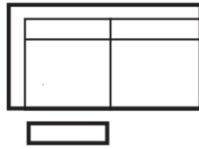

W 226 x D 99 x H 100 cm

**2 Seat 2 Manual Recliner Sofa
(2S2XA)**

W 182 x D 99—157 x H 100 cm

**2 Seat 2 Power Recliner Sofa
(2S2VA)**

W 182 x D 99—157 x H 100 cm

2 Seat Sofa (2S)

W 182 x D 99 x H 100 cm

2.5 Compact Sofa (2.5SS)

W 210 x D 99 x H 100 cm

Manual Recliner Chair (1S1X)

W 110 x D 99—157 x H 100 cm

Power Recliner Chair (1S1V)

W 110 x D 99 x H 100 cm

Chair (AC)

W 110 x D 99 x H 100 cm

Footstool

W 65 x D 54 x H 46 cm

Corner Group LHF/RHF Chaise
W 303 x D 301 x H 100 cm

2.5 Seat Compact 1 Arm LHF Manual Recliner (2.5EL1XSA)
W 180 x D 99 -157 x H 100 cm

2.5 Seat Compact 1 Arm RHF Manual Recliner (2.5ER1XSA)
W 180 x D 99 -157 x H 100 cm