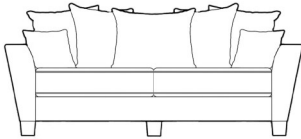

FISHPOOLS

The south east's largest quality furniture store

JESSICA COLLECTION

The Jessica is a glamorous, industrial style model which adds luxury to any living space. The elegant curved arms create a bold silhouette which is emphasised by metal studs lining each arm outer edge. Soft bolster cushions fit the curvature of the arms to provide luxurious comfort at all times.

Features

- Fame: Hardwood rails and high density particle boards which are glued and stapled.
- Seat Interiors: Foam
- Back Interiors: Fibre
- Choice of foot: Oak or Mahogany
- Stud or no stud option
- Available in a selection of fabrics

High Back - Large Corner Group
W 256 x D 256 x H 99 cm

High Back - Large LHF Chaise Sofa
W 274 x D 189 x H 99 cm

High Back - Large RHF Chaise Sofa
W 274 x D 189 x H 99 cm

Scatter Back - 4 Seat Sofa
W 234 x D 89 x H 99 cm

High Back - 4 Seat Sofa
W 234 x D 89 x H 99 cm

Scatter Back - 3 Seat Sofa
W 207 x D 89 x H 99cm

High Back - 3 Seat Sofa
W 207 x D 89 x H 99cm

Scatter Back - 2 Seat Sofa
W 181 x D 89 x H 99cm

High Back - 2 Seat Sofa
W 181 x D 89 x H 99cm