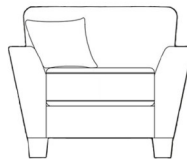

High Back - Large Corner Group
W 256 x D 256 x H 99 cm

High Back - Large LHF Chaise Sofa
W 274 x D 189 x H 99 cm

High Back - Large RHF Chaise Sofa
W 274 x D 189 x H 99 cm

Scatter Back - 4 Seat Sofa
W 234 x D 89 x H 99 cm

High Back - 4 Seat Sofa
W 234 x D 89 x H 99 cm

Scatter Back - 3 Seat Sofa
W 207 x D 89 x H 99cm

High Back - 3 Seat Sofa
W 207 x D 89 x H 99cm

Scatter Back - 2 Seat Sofa
W 181 x D 89 x H 99cm

High Back - 2 Seat Sofa
W 181 x D 89 x H 99cm

High Back - Love Seat
W 124 x D 89 x H 99 cm

Chair
W 113 x D 89 x H 99cm

Footstool
W 83 x D 83 x H 35cm

**All sizes are approximate. Colour is for guidance only because while we make every effort to display the colour as accurately as possible, all versions may vary in colour reproduction.*