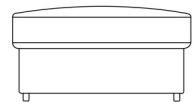

High Back - 4 Seat Sofa
W 234 x D 89 x H 99 cm

Scatter Back - 3 Seat Sofa
W 207 x D 89 x H 99cm

High Back - 3 Seat Sofa
W 207 x D 89 x H 99cm

Scatter Back - 2 Seat Sofa
W 181 x D 89 x H 99cm

High Back - 2 Seat Sofa
W 181 x D 89 x H 99cm

High Back - Love Seat
W 124 x D 89 x H 99 cm

Chair
W 113 x D 89 x H 99cm

Footstool
W 83 x D 83 x H 35cm

**All sizes are approximate. Colour is for guidance only because while we make every effort to display the colour as accurately as possible, all versions may vary in colour reproduction.*