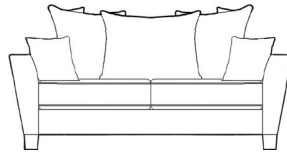

Features

- Fame: Hardwood rails and high density particle boards which are glued and stapled.
- Seat Interiors: Foam
- Back Interiors: Fibre
- Choice of foot: Oak or Mahogany
- Stud or no stud option
- Available in a selection of fabrics

High Back - Large Corner Group
W 256 x D 256 x H 99 cm

High Back - Large LHF Chaise Sofa
W 274 x D 189 x H 99 cm

High Back - Large RHF Chaise Sofa
W 274 x D 189 x H 99 cm

Scatter Back - 4 Seat Sofa
W 234 x D 89 x H 99 cm

High Back - 4 Seat Sofa
W 234 x D 89 x H 99 cm

Scatter Back - 3 Seat Sofa
W 207 x D 89 x H 99cm

High Back - 3 Seat Sofa
W 207 x D 89 x H 99cm

Scatter Back - 2 Seat Sofa
W 181 x D 89 x H 99cm

High Back - 2 Seat Sofa
W 181 x D 89 x H 99cm

High Back - Love Seat
W 124 x D 89 x H 99 cm

Chair
W 113 x D 89 x H 99cm

Footstool
W 83 x D 83 x H 35cm

**All sizes are approximate. Colour is for guidance only because while we make every effort to display the colour as accurately as possible, all versions may vary in colour reproduction.*