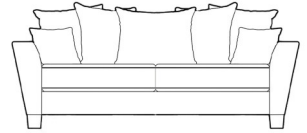

Features

- Fame: Hardwood rails and high density particle boards which are glued and stapled.
- Seat Interiors: Foam
- Back Interiors: Fibre
- Choice of foot: Oak or Mahogany
- Stud or no stud option
- Available in a selection of fabrics

High Back - Large Corner Group
W 256 x D 256 x H 99 cm

High Back - Large LHF Chaise Sofa
W 274 x D 189 x H 99 cm

High Back - Large RHF Chaise Sofa
W 274 x D 189 x H 99 cm

Scatter Back - 4 Seat Sofa
W 234 x D 89 x H 99 cm

High Back - 4 Seat Sofa
W 234 x D 89 x H 99 cm

Scatter Back - 3 Seat Sofa
W 207 x D 89 x H 99cm

High Back - 3 Seat Sofa
W 207 x D 89 x H 99cm

Scatter Back - 2 Seat Sofa
W 181 x D 89 x H 99cm

High Back - 2 Seat Sofa
W 181 x D 89 x H 99cm

High Back - Love Seat
W 124 x D 89 x H 99 cm

Chair
W 113 x D 89 x H 99cm

Footstool
W 83 x D 83 x H 35cm

**All sizes are approximate. Colour is for guidance only because while we make every effort to display the colour as accurately as possible, all versions may vary in colour reproduction.*