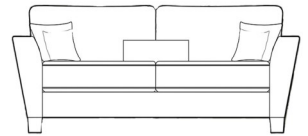

High Back - Large Corner Group
W 256 x D 256 x H 99 cm

High Back - Large LHF Chaise Sofa
W 274 x D 189 x H 99 cm

High Back - Large RHF Chaise Sofa
W 274 x D 189 x H 99 cm

Scatter Back - 4 Seat Sofa
W 234 x D 89 x H 99 cm

High Back - 4 Seat Sofa
W 234 x D 89 x H 99 cm

Scatter Back - 3 Seat Sofa
W 207 x D 89 x H 99cm

High Back - 3 Seat Sofa
W 207 x D 89 x H 99cm

Scatter Back - 2 Seat Sofa
W 181 x D 89 x H 99cm

High Back - 2 Seat Sofa
W 181 x D 89 x H 99cm

High Back - Love Seat
W 124 x D 89 x H 99 cm

Chair
W 113 x D 89 x H 99cm

Footstool
W 83 x D 83 x H 35cm

**All sizes are approximate. Colour is for guidance only because while we make every effort to display the colour as accurately as possible, all versions may vary in colour reproduction.*