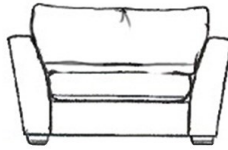

**Cushion Back 4 Seat Sofa**  
W 230 x D 98 x H 80 cm

**Cushion Back 3 Seat Sofa**  
W 200 x D 98 x H 80 cm

**Cushion Back 2.5 Seat Sofa**  
W 185 x D 98 x H 80 cm

**Cushion Back 2 Seat Sofa**  
W 170 x D 98 x H 80 cm

**Cushion Back Loveseat**  
W 140 x D 98 x H 80 cm

**Cushion Back Chair**  
W 96 x D 98 x H 80 cm

**Fixed Back 4 Seat Sofa**  
W 230 x D 98 x H 80 cm

**Fixed Back 3 Seat Sofa**  
W 200 x D 98 x H 80 cm

**Fixed Back 2.5 Seat Sofa**  
W 185 x D 98 x H 80 cm

**Fixed Back 2 Seat Sofa**

*\*All sizes are approximate. Colour is for guidance only because while we make every effort to display the colour as accurately as possible, all versions may vary in colour reproduction.*