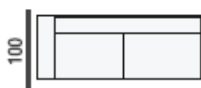

211

cod. 0491