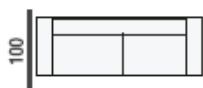

cod. 0490

238

cod. 0492