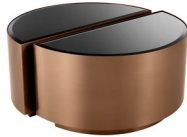

Features

- Handcrafted by skilled artisans
- Contemporary pieces
- Available in a range of finishes and colours
- Multiple Sizes

Marguesa - Wide Cabinet
W 150 x D 40 x H 230 cm

Marguesa - Cabinet
W 100 x D 40 x H 230 cm

Callum - Console Table
W 150 x D 40 x H 78 cm

Melchior - 300cm Dining Table
W 300 x D 115 x H 75 cm

Melchior - 230cm Dining Table
W 230 x D 115 x H 75 cm

Melchior - Oval Dining Table
W 200 x D 120 x H 76 cm

Astra - Coffee Table
W 120 x D 120 x H 29 cm

Astra - Side Table
W 70 x D 70 x H 35 cm

Allure - Coffee Table
W 120 x D 120 x H 24 cm

Trevor - Dining Table
W 80Ø x H 76 cm

Grimaldi - Bar Unit
W 120 x D 48 x H 104 cm

Cliff - Set Of 2 Barstools
W 51 x D 52 x H 103 cm

Sartoria - Coffee Table
W 83 x D 83 x H 32 cm

Sartoria - Side Table
W 51 x D 65 x H 41 cm

Chuck - Side Table
W 60Ø x H 55 cm

Cliff - Set Of 2 Counter Stools
W 51 x D 52 x H 93 cm