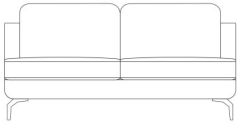

RHF 160cm Chaise

W 90 x D 160 x H 83 cm

LHF 160cm Chaise

W 90 x D 160 x H 83 cm

Large 3 Seat Sofa

W 265 x D 92 x H 83 cm

3 Seat Sofa

W 220 x D 92 x H 83 cm

LHF 3 Seat Sofa

W 253 x D 92 x H 83 cm

RHF 3 Seat Sofa

W 253 x D 92 x H 83 cm

3 Seat Armless Sofa

W 241 x D 92 x H 83 cm

Large 2 Seat Sofa

W 200 x D 92 x H 83 cm

2 Seat Sofa

W 170 x D 92 x H 83 cm

Extra Large 2 Seat Sofa LHF Arm

W 208 x D 92 x H 83 cm

Extra Large 2 Seat Sofa RHF Arm

W 208 x D 92 x H 83 cm

Large 2 Seat Sofa LHF Arm

W 188 x D 92 x H 83 cm