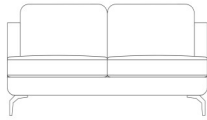

RHF 160cm Chaise

W 90 x D 160 x H 83 cm

LHF 160cm Chaise

W 90 x D 160 x H 83 cm

Large 3 Seat Sofa

W 265 x D 92 x H 83 cm

3 Seat Sofa

W 220 x D 92 x H 83 cm

LHF 3 Seat Sofa

W 253 x D 92 x H 83 cm

RHF 3 Seat Sofa

W 253 x D 92 x H 83 cm

3 Seat Armless Sofa

W 241 x D 92 x H 83 cm

Large 2 Seat Sofa

W 200 x D 92 x H 83 cm

2 Seat Sofa

W 170 x D 92 x H 83 cm

Extra Large 2 Seat Sofa LHF Arm

W 208 x D 92 x H 83 cm

Extra Large 2 Seat Sofa RHF Arm

W 208 x D 92 x H 83 cm

Large 2 Seat Sofa LHF Arm

W 188 x D 92 x H 83 cm