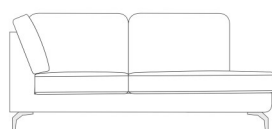

Features

- Seat suspension made up of serpentine spring system.
- Sofa Seat is made up of high density foam core with fibre filled duvet top.
- Metal feet available In Chrome or Black metal.
- Classic back comfort is high quality fibre.

LHF Chaise Large Corner Group

W 280 x D 202 x H 83 cm

RHF Chaise Large Corner Group

W 280 x D 202 x H 83 cm

RHF Chaise Small Corner Group

W 248 x D 160 x H 83 cm

LHF Chaise Small Corner Group

W 248 x D 160 x H 83 cm

LHF Large Chaise

W 110 x D 160 x H 83 cm

RHF Large Chaise

W 110 x D 160 x H 83 cm

LHF 202cm Chaise

W 90 x D 202 x H 83 cm

RHF 202cm Chaise

W 90 x D 202 x H 83 cm

RHF 160cm Chaise

W 90 x D 160 x H 83 cm

LHF 160cm Chaise

W 90 x D 160 x H 83 cm

Large 3 Seat Sofa

W 265 x D 92 x H 83 cm

3 Seat Sofa

W 220 x D 92 x H 83 cm