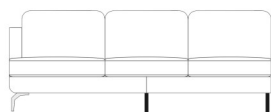

LHF Chaise Large Corner Group

W 280 x D 202 x H 83 cm

RHF Chaise Large Corner Group

W 280 x D 202 x H 83 cm

RHF Chaise Small Corner Group

W 248 x D 160 x H 83 cm

LHF Chaise Small Corner Group

W 248 x D 160 x H 83 cm

LHF Large Chaise

W 110 x D 160 x H 83 cm

RHF Large Chaise

W 110 x D 160 x H 83 cm

LHF 202cm Chaise

W 90 x D 202 x H 83 cm

RHF 202cm Chaise

W 90 x D 202 x H 83 cm

RHF 160cm Chaise

W 90 x D 160 x H 83 cm

LHF 160cm Chaise

W 90 x D 160 x H 83 cm

Large 3 Seat Sofa

W 265 x D 92 x H 83 cm

3 Seat Sofa

W 220 x D 92 x H 83 cm

LHF 3 Seat Sofa

W 253 x D 92 x H 83 cm

RHF 3 Seat Sofa

W 253 x D 92 x H 83 cm

3 Seat Armless Sofa

W 241 x D 92 x H 83 cm

Large 2 Seat Sofa

W 200 x D 92 x H 83 cm