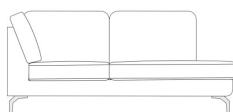

LHF Chaise Large Corner Group

W 280 x D 202 x H 83 cm

RHF Chaise Large Corner Group

W 280 x D 202 x H 83 cm

RHF Chaise Small Corner Group

W 248 x D 160 x H 83 cm

LHF Chaise Small Corner Group

W 248 x D 160 x H 83 cm

LHF Large Chaise

W 110 x D 160 x H 83 cm

RHF Large Chaise

W 110 x D 160 x H 83 cm

LHF 202cm Chaise

W 90 x D 202 x H 83 cm

RHF 202cm Chaise

W 90 x D 202 x H 83 cm

RHF 160cm Chaise

W 90 x D 160 x H 83 cm

LHF 160cm Chaise

W 90 x D 160 x H 83 cm

Large 3 Seat Sofa

W 265 x D 92 x H 83 cm

3 Seat Sofa

W 220 x D 92 x H 83 cm