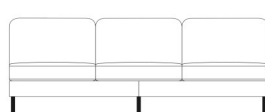

LHF Chaise Large Corner Group

W 280 x D 202 x H 83 cm

RHF Chaise Large Corner Group

W 280 x D 202 x H 83 cm

RHF Chaise Small Corner Group

W 248 x D 160 x H 83 cm

LHF Chaise Small Corner Group

W 248 x D 160 x H 83 cm

LHF Large Chaise

W 110 x D 160 x H 83 cm

RHF Large Chaise

W 110 x D 160 x H 83 cm

LHF 202cm Chaise

W 90 x D 202 x H 83 cm

RHF 202cm Chaise

W 90 x D 202 x H 83 cm

RHF 160cm Chaise

W 90 x D 160 x H 83 cm

LHF 160cm Chaise

W 90 x D 160 x H 83 cm

Large 3 Seat Sofa

W 265 x D 92 x H 83 cm

3 Seat Sofa

W 220 x D 92 x H 83 cm

LHF 3 Seat Sofa

W 253 x D 92 x H 83 cm

RHF 3 Seat Sofa

W 253 x D 92 x H 83 cm

3 Seat Armless Sofa

W 241 x D 92 x H 83 cm

Large 2 Seat Sofa

W 200 x D 92 x H 83 cm