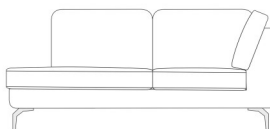

Features

- Seat suspension made up of serpentine spring system.
- Sofa Seat is made up of high density foam core with fibre filled duvet top.
- Metal feet available In Chrome or Black metal.
- Classic back comfort is high quality fibre.

LHF Chaise Large Corner Group

W 280 x D 202 x H 83 cm

RHF Chaise Large Corner Group

W 280 x D 202 x H 83 cm

RHF Chaise Small Corner Group

W 248 x D 160 x H 83 cm

LHF Chaise Small Corner Group

W 248 x D 160 x H 83 cm

LHF Large Chaise

W 110 x D 160 x H 83 cm

RHF Large Chaise

W 110 x D 160 x H 83 cm

LHF 202cm Chaise

W 90 x D 202 x H 83 cm

RHF 202cm Chaise

W 90 x D 202 x H 83 cm