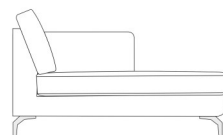

LHF Chaise Large Corner Group

W 280 x D 202 x H 83 cm

RHF Chaise Large Corner Group

W 280 x D 202 x H 83 cm

RHF Chaise Small Corner Group

W 248 x D 160 x H 83 cm

LHF Chaise Small Corner Group

W 248 x D 160 x H 83 cm

LHF Large Chaise

W 110 x D 160 x H 83 cm

RHF Large Chaise

W 110 x D 160 x H 83 cm

LHF 202cm Chaise

W 90 x D 202 x H 83 cm

RHF 202cm Chaise

W 90 x D 202 x H 83 cm

RHF 160cm Chaise

W 90 x D 160 x H 83 cm

LHF 160cm Chaise

W 90 x D 160 x H 83 cm

Large 3 Seat Sofa

W 265 x D 92 x H 83 cm

3 Seat Sofa

W 220 x D 92 x H 83 cm