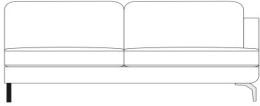

RHF 160cm Chaise

W 90 x D 160 x H 83 cm

LHF 160cm Chaise

W 90 x D 160 x H 83 cm

Large 3 Seat Sofa

W 265 x D 92 x H 83 cm

3 Seat Sofa

W 220 x D 92 x H 83 cm

LHF 3 Seat Sofa

W 253 x D 92 x H 83 cm

RHF 3 Seat Sofa

W 253 x D 92 x H 83 cm

3 Seat Armless Sofa

W 241 x D 92 x H 83 cm

Large 2 Seat Sofa

W 200 x D 92 x H 83 cm

2 Seat Sofa

W 170 x D 92 x H 83 cm

Extra Large 2 Seat Sofa LHF Arm

W 208 x D 92 x H 83 cm

Extra Large 2 Seat Sofa RHF Arm

W 208 x D 92 x H 83 cm

Large 2 Seat Sofa LHF Arm

W 188 x D 92 x H 83 cm