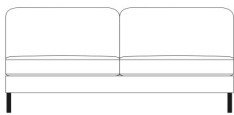

Large 2 Seat Sofa RHF Arm

W 188 x D 92 x H 83 cm

2 Seat Sofa LHF Arm

W 158 x D 92 x H 83 cm

2 Seat Sofa RHF Arm

W 158 x D 92 x H 83 cm

Armless Extra Large 2 Seat Sofa

W 196 x D 160 x H 83 cm