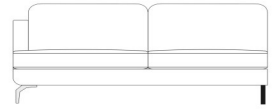

RHF 160cm Chaise

W 90 x D 160 x H 83 cm

LHF 160cm Chaise

W 90 x D 160 x H 83 cm

Large 3 Seat Sofa

W 265 x D 92 x H 83 cm

3 Seat Sofa

W 220 x D 92 x H 83 cm

LHF 3 Seat Sofa

W 253 x D 92 x H 83 cm

RHF 3 Seat Sofa

W 253 x D 92 x H 83 cm

3 Seat Armless Sofa

W 241 x D 92 x H 83 cm

Large 2 Seat Sofa

W 200 x D 92 x H 83 cm

2 Seat Sofa

W 170 x D 92 x H 83 cm

Extra Large 2 Seat Sofa LHF Arm

W 208 x D 92 x H 83 cm

Extra Large 2 Seat Sofa RHF Arm

W 208 x D 92 x H 83 cm

Large 2 Seat Sofa LHF Arm

W 188 x D 92 x H 83 cm