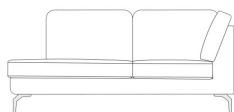

Features

- Seat suspension made up of serpentine spring system.
- Sofa Seat is made up of high density foam core with fibre filled duvet top.
- Metal feet available In Chrome or Black metal.
- Classic back comfort is high quality fibre.

LHF Chaise Large Corner Group

W 280 x D 202 x H 83 cm

RHF Chaise Large Corner Group

W 280 x D 202 x H 83 cm

RHF Chaise Small Corner Group

W 248 x D 160 x H 83 cm

LHF Chaise Small Corner Group

W 248 x D 160 x H 83 cm

LHF Large Chaise

W 110 x D 160 x H 83 cm

RHF Large Chaise

W 110 x D 160 x H 83 cm

LHF 202cm Chaise

W 90 x D 202 x H 83 cm

RHF 202cm Chaise

W 90 x D 202 x H 83 cm