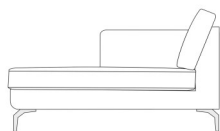

LHF Chaise Large Corner Group

W 280 x D 202 x H 83 cm

RHF Chaise Large Corner Group

W 280 x D 202 x H 83 cm

RHF Chaise Small Corner Group

W 248 x D 160 x H 83 cm

LHF Chaise Small Corner Group

W 248 x D 160 x H 83 cm

LHF Large Chaise

W 110 x D 160 x H 83 cm

RHF Large Chaise

W 110 x D 160 x H 83 cm

LHF 202cm Chaise

W 90 x D 202 x H 83 cm

RHF 202cm Chaise

W 90 x D 202 x H 83 cm

RHF 160cm Chaise

W 90 x D 160 x H 83 cm

LHF 160cm Chaise

W 90 x D 160 x H 83 cm

Large 3 Seat Sofa

W 265 x D 92 x H 83 cm

3 Seat Sofa

W 220 x D 92 x H 83 cm