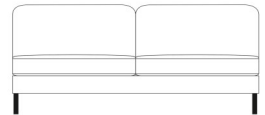

Large 2 Seat Sofa RHF Arm

W 188 x D 92 x H 83 cm

2 Seat Sofa LHF Arm

W 158 x D 92 x H 83 cm

2 Seat Sofa RHF Arm

W 158 x D 92 x H 83 cm

Armless Extra Large 2 Seat Sofa

W 196 x D 160 x H 83 cm