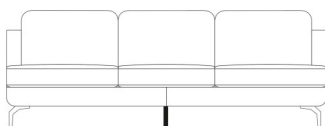

LHF Chaise Large Corner Group

W 280 x D 202 x H 83 cm

RHF Chaise Large Corner Group

W 280 x D 202 x H 83 cm

RHF Chaise Small Corner Group

W 248 x D 160 x H 83 cm

LHF Chaise Small Corner Group

W 248 x D 160 x H 83 cm

LHF Large Chaise

W 110 x D 160 x H 83 cm

RHF Large Chaise

W 110 x D 160 x H 83 cm

LHF 202cm Chaise

W 90 x D 202 x H 83 cm

RHF 202cm Chaise

W 90 x D 202 x H 83 cm

RHF 160cm Chaise

W 90 x D 160 x H 83 cm

LHF 160cm Chaise

W 90 x D 160 x H 83 cm

Large 3 Seat Sofa

W 265 x D 92 x H 83 cm

3 Seat Sofa

W 220 x D 92 x H 83 cm

LHF 3 Seat Sofa

W 253 x D 92 x H 83 cm

RHF 3 Seat Sofa

W 253 x D 92 x H 83 cm

3 Seat Armless Sofa

W 241 x D 92 x H 83 cm

Large 2 Seat Sofa

W 200 x D 92 x H 83 cm