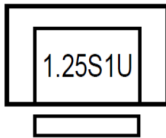

**2.5 Seat Compact Sofa LHF Arm
With Power Recliner**
W 169 x D 101 x H 97 cm

**2.5 Seat Compact Sofa RHF Arm
With Power Recliner**
W 169 x D 101 x H 97 cm

**1.5 Seat Sofa LHF Arm With
Power Recliner**
W 104 x D 101 x H 97 cm

**1.5 Seat Sofa RHF Arm With
Power Recliner**
W 104 x D 101 x H 97 cm

1.5 Seat Fixed Armless Unit
W 81 x D 101 x H 97 cm

**1.5 Seat Armless Unit with
Power Recliner**
W 81 x D 101 x H 97 cm

**1.25 Seat Sofa With Power
Recliner**
W 120 x D 101 x H 97 cm

**1.25 Seat Sofa LHF Arm With
Power Recliner**
W 96 x D 101 x H 97 cm

**1.25 Seat Sofa RHF Arm With
Power Recliner**
W 96 x D 101 x H 97 cm

1.25 Seat Fixed Armless Unit
W 73 x D 101 x H 97 cm

**1.25 Seat Armless Unit with
Power Recliner**

Square Corner Unit
W 107 x D 107 x H 97 cm

Power Recliner Chair
W 105 x D 101 x H 97 cm

Chair
W 105 x D 101 x H 97 cm

Notes

A series of horizontal dotted lines for writing notes.

Notes

A series of horizontal dotted lines for writing notes.