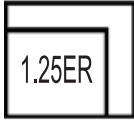

2.5 Seat 2 Power Recliner Compact Sofa
W 190 x D 108 x H 96cm

2 Seat 2 Power Recliner Sofa
W 162 x D 108 x H 96cm

Power Recliner Chair
W 101 x D 108 x H 96cm

2.5 Seat Sofa
W 206 x D 108 x H 96cm

2.5 Seat Compact Sofa
W 190 x D 108 x H 96cm

2 Seat Sofa
W 162 x D 108 x H 96cm

Chair
W 101 x D 108 x H 96cm

Chaise LHF/RHF
W 265 x D 170 x H 96cm

2.5 Compact Seat Recliner Sofa LHF Arm - 2.5EL1USA
W 169 x D 108 x H 96cm

2.5 Compact Seat Recliner Sofa RHF Arm - 2.5ER1USA
W 169 x D 108 x H 96cm

1.5 Seat Recliner Sofa LHF Arm - 1.5EL1U
W 103 x D 108 x H 96cm

1.5 Seat Recliner Sofa RHF Arm - 1.5ER1U
W 103 x D 108 x H 96cm

1.5 Seat Sofa LHF Arm - 1.5EL
W 103 x D 108 x H 96cm

1.5 Seat Sofa RHF Arm - 1.5ER
W 103 x D 108 x H 96cm

1.25 Seat Recliner Sofa LHF Arm – 1.25EL1U
W 95 x D 108 x H 96cm

1.25 Seat Recliner Sofa RHF Arm – 1.25ER1U
W 95 x D 108 x H 96cm

1.25 Seat Sofa LHF Arm – 1.25EL
W 95 x D 108 x H 96cm

1.25 Seat Sofa RHF Arm – 1.25ER
W 95 x D 108 x H 96cm