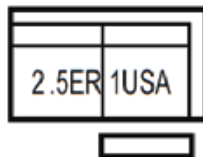

2 Seat Sofa
W 162 x D 108 x H 96cm

Chair
W 101 x D 108 x H 96cm

Chaise LHF/RHF
W 265 x D 170 x H 96cm

2.5 Compact Seat Recliner Sofa LHF Arm - 2.5EL1USA
W 169 x D 108 x H 96cm

2.5 Compact Seat Recliner Sofa RHF Arm - 2.5ER1USA
W 169 x D 108 x H 96cm