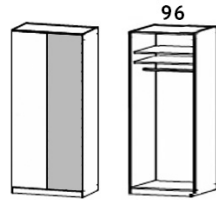

This range is also available without mirrors & glass doors. Speak to an expert for more details.

Wardrobe Options

50cm 1 door 1 mirror robe
W 50 X D 58 X H 216 cm

100cm 2 door 1 mirror robe
W 100 X D 58 X H 216 cm

150cm 3 door 1 mirror robe
W 150 X D 58 X H 216 cm

200cm 4 door 2 mirror robe
W 200 X D 58 X H 216 cm

250cm 5 door 1 mirror robe
W 250 X D 58 X H 216 cm

250cm 5 door 3 mirror robe
W 250 X D 58 X H 216 cm

300cm 6 door 2 mirror robe
W 300 X D 58 X H 216 cm

300cm 6 door 4 mirror robe
W 300 X D 58 X H 216 cm

Wardrobe Extras

Additional Shelf

Additional Hanging Rail

Internal Drawer Unit

Division Pack
Includes x2 shelves & x1 rail