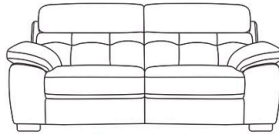

-  Crafted using a blend of durable hardwood, softwood, and engineered wood for strength and stability
-  Supportive elastic webbing in the seat and back provides flexible, comfortable seating
-  Available as a fixed sofa or with an easy-to-use manual recliner option
-  Seat cushions feature high-resilience foam with a soft fibre layer for lasting comfort
-  Back cushions are filled with soft, high-loft fibre for a cosy, sink-in feel

3 Seat Sofa RHF Chaise
W 241 x D 155 x H 96 cm

3 Seat Sofa LHF Chaise
W 241 x D 155 x H 96 cm

3 Seat Recliner Sofa
W 210 x D 93 x H 96 cm

3 Seat Sofa
W 210 x D 93 x H 96 cm

2 Seat Recliner Sofa
W 165 x D 93 x H 96 cm

2 Seat Sofa
W 165 x D 93 x H 96 cm

Recliner Chair
W 104 x D 93 x H 96 cm

Chair
W 104 x D 93 x H 96 cm

Storage Stool
W 70 x D 58 x H 43 cm

2.5 Seat Recliner Sofa
W 195 x D 93 x H 96 cm

2.5 Seat Sofa
W 195 x D 93 x H 96 cm

Chaise End 1 Arm RHF/LHF
W 91 x D 155 x H 96 cm

2.5 Seat Sofa 1 Arm RHF
W 165 x D 93 x H 96 cm

2.5 Seat Sofa 1 Arm LHF
W 165 x D 93 x H 96 cm

2 Seat Sofa 1 Arm RHF
W 150 x D 93 x H 96 cm

2 Seat Sofa 1 Arm LHF
W 150 x D 93 x H 96 cm