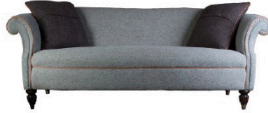

Bowmore Collection

tetrad
Anything else is just a sofa

AVAILABLE
IN A CHOICE
OF COLOURS

FISHPOOLS

FURNITURE EXPERTS SINCE 1899

AVAILABLE
IN A CHOICE
OF COLOURS

Bowmore Collection

The Bowmore Sofa Collection is a superb example of an Edwardian style fully coiled sprung sofa providing you with the ultimate in comfort & relaxation. Its traditional and unexaggerated style has a charming appeal, which is sure to suit to the most sophisticated of surroundings and is certain to be appreciated for many

Built with a strong frame for lasting support and durability.

Includes feather-filled scatter cushions for added comfort and a relaxed feel.

Supportive seat cushions provide a comfortable place to sit and unwind.

Comfortable back cushions offer support while helping to maintain their shape.

Grand Sofa

W 225 x D 99 x H 77 cm

Midi Sofa

W 195 x D 99 x H 77 cm

Armchair

W 72 x D 760 x H 90 cm

Rectangular Stool