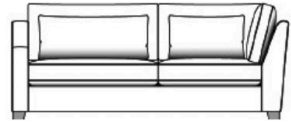

Supportive seat cushions with soft back cushions for a comfortable, relaxed feel.

**Grand Sofa**

W 228 x D 103 x H 94 cm

**Large Sofa**

W 202 x D 103 x H 94 cm

**Medium Sofa**

W 177 x D 103 x H 94 cm

**Loveseat**

W 128 x D 103 x H 94 cm

**Chair**

W 100 x D 101 x H 94 cm

**LHF/RHF Grand Corner**

W 218 x D 103 x H 94 cm

**LHF/RHF Grand 1 Arm**

W 217 x D 103 x H 94 cm

**Grand Armless**

W 204 x D 103 x H 94 cm

**LHF/RHF Large Corner**

W 205 x D 103 x H 94 cm

**LHF/RHF Large 1 Arm**

W 191 x D 103 x H 94 cm

**Large Armless**

W 178 x D 103 x H 94 cm

**LHF/RHF Medium Corner**