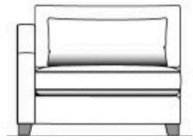

Supportive seat cushions with soft back cushions for a comfortable, relaxed feel.

**Grand Sofa**

W 228 x D 103 x H 94 cm

**Large Sofa**

W 202 x D 103 x H 94 cm

**Medium Sofa**

W 177 x D 103 x H 94 cm

**Loveseat**

W 204 x D 103 x H 94 cm

**LHF/RHF Large Corner**

W 205 x D 103 x H 94 cm

**LHF/RHF Large 1 Arm**

W 191 x D 103 x H 94 cm

**Large Armless**

W 178 x D 103 x H 94 cm

**LHF/RHF Medium Corner**

W 193 x D 103 x H 94 cm

**LHF/RHF Medium 1 Arm**

W 166 x D 103 x H 94 cm

**Medium Armless**

W 153 x D 103 x H 94 cm

**Single Corner**

W 104 x D 104 x H 94 cm

**LHF/RHF Small 1 Arm**  
W 101 x D 103 x H 94 cm

**LHF/RHF Extra Small 1 Arm**  
W 89 x D 103 x H 94 cm

**LHF/RHF Love Seat 1 Arm**  
W 117 x D 103 x H 94 cm

**LHF/RHF Large Lounger**  
W 117 x D 164 x H 94 cm

**LHF/RHF Lounger**  
W 89 x D 177 x H 94 cm