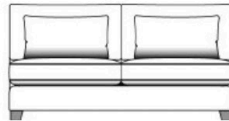

Supportive seat cushions with soft back cushions for a comfortable, relaxed feel.

**Grand Sofa**

W 228 x D 103 x H 94 cm

**Large Sofa**

W 202 x D 103 x H 94 cm

**Medium Sofa**

W 177 x D 103 x H 94 cm

**Loveseat**

W 128 x D 103 x H 94 cm

**Chair**

W 100 x D 101 x H 94 cm

**LHF/RHF Grand Corner**

W 218 x D 103 x H 94 cm

**LHF/RHF Grand 1 Arm**

W 217 x D 103 x H 94 cm

**Grand Armless**

W 204 x D 103 x H 94 cm

**LHF/RHF Large Corner**

W 205 x D 103 x H 94 cm

**LHF/RHF Large 1 Arm**

W 191 x D 103 x H 94 cm

**Large Armless**

W 178 x D 103 x H 94 cm

**LHF/RHF Medium Corner**

W 193 x D 103 x H 94 cm

**LHF/RHF Medium 1 Arm**

W 166 x D 103 x H 94 cm

**Medium Armless**

W 153 x D 103 x H 94 cm

**Single Corner**

W 104 x D 104 x H 94 cm

**LHF/RHF Small 1 Arm**  
W 101 x D 103 x H 94 cm