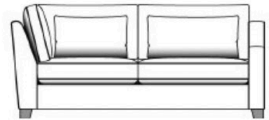

Supportive seat cushions with soft back cushions for a comfortable, relaxed feel.

**Grand Sofa**

W 228 x D 103 x H 94 cm

**Large Sofa**

W 202 x D 103 x H 94 cm

**Medium Sofa**

W 177 x D 103 x H 94 cm

**Loveseat**

W 128 x D 103 x H 94 cm

**Chair**

W 100 x D 101 x H 94 cm

**LHF/RHF Grand Corner**

W 218 x D 103 x H 94 cm

**LHF/RHF Grand 1 Arm**

W 217 x D 103 x H 94 cm

**Grand Armless**

W 204 x D 103 x H 94 cm

**LHF/RHF Large Corner**

W 205 x D 103 x H 94 cm

**LHF/RHF Large 1 Arm**

W 191 x D 103 x H 94 cm

**Large Armless**

W 178 x D 103 x H 94 cm

**LHF/RHF Medium Corner**

W 193 x D 103 x H 94 cm

**LHF/RHF Medium 1 Arm**

W 166 x D 103 x H 94 cm

**Medium Armless**

W 153 x D 103 x H 94 cm

**Single Corner**

W 104 x D 104 x H 94 cm

**LHF/RHF Small 1 Arm**  
W 101 x D 103 x H 94 cm