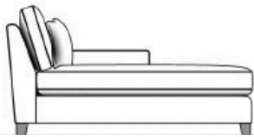

W 204 x D 103 x H 94 cm

**LHF/RHF Large Corner**

W 205 x D 103 x H 94 cm

**LHF/RHF Large 1 Arm**

W 191 x D 103 x H 94 cm

**Large Armless**

W 178 x D 103 x H 94 cm

**LHF/RHF Medium Corner**

W 193 x D 103 x H 94 cm

**LHF/RHF Medium 1 Arm**

W 166 x D 103 x H 94 cm

**Medium Armless**

W 153 x D 103 x H 94 cm

**Single Corner**

W 104 x D 104 x H 94 cm

**LHF/RHF Small 1 Arm**  
W 101 x D 103 x H 94 cm

**LHF/RHF Extra Small 1 Arm**  
W 89 x D 103 x H 94 cm

**LHF/RHF Love Seat 1 Arm**  
W 117 x D 103 x H 94 cm

**LHF/RHF Large Lounger**  
W 117 x D 164 x H 94 cm

**LHF/RHF Lounger**  
W 89 x D 177 x H 94 cm