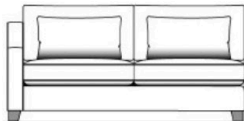

Supportive seat cushions with soft back cushions for a comfortable, relaxed feel.

**Grand Sofa**

W 228 x D 103 x H 94 cm

**Large Sofa**

W 202 x D 103 x H 94 cm

**Medium Sofa**

W 177 x D 103 x H 94 cm

**Loveseat**

W 128 x D 103 x H 94 cm

**Chair**

W 100 x D 101 x H 94 cm

**LHF/RHF Grand Corner**

W 218 x D 103 x H 94 cm

**LHF/RHF Grand 1 Arm**

W 217 x D 103 x H 94 cm

**Grand Armless**

W 204 x D 103 x H 94 cm

**LHF/RHF Large Corner**

W 205 x D 103 x H 94 cm

**LHF/RHF Large 1 Arm**

W 191 x D 103 x H 94 cm

**Large Armless**

W 178 x D 103 x H 94 cm

**LHF/RHF Medium Corner**

W 193 x D 103 x H 94 cm

**LHF/RHF Medium 1 Arm**

W 166 x D 103 x H 94 cm

**Medium Armless**

W 153 x D 103 x H 94 cm

**Single Corner**

W 104 x D 104 x H 94 cm

**LHF/RHF Small 1 Arm**  
W 101 x D 103 x H 94 cm