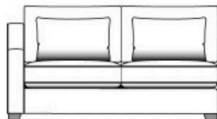

Supportive seat cushions with soft back cushions for a comfortable, relaxed feel.

**Grand Sofa**

W 228 x D 103 x H 94 cm

**Large Sofa**

W 202 x D 103 x H 94 cm

**Medium Sofa**

W 177 x D 103 x H 94 cm

**Loveseat**

W 128 x D 103 x H 94 cm

**Chair**

W 100 x D 101 x H 94 cm

**LHF/RHF Grand Corner**

W 218 x D 103 x H 94 cm

**LHF/RHF Grand 1 Arm**

W 217 x D 103 x H 94 cm

**Grand Armless**

W 204 x D 103 x H 94 cm

**LHF/RHF Large Corner**

W 205 x D 103 x H 94 cm

**LHF/RHF Large 1 Arm**

W 191 x D 103 x H 94 cm

**Large Armless**

W 178 x D 103 x H 94 cm

**LHF/RHF Medium Corner**

W 193 x D 103 x H 94 cm

**LHF/RHF Medium 1 Arm**

W 166 x D 103 x H 94 cm

**Medium Armless**

W 153 x D 103 x H 94 cm

**Single Corner**

W 104 x D 104 x H 94 cm

**LHF/RHF Small 1 Arm**  
W 101 x D 103 x H 94 cm