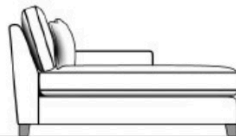

W 204 x D 103 x H 94 cm

**LHF/RHF Large Corner**

W 205 x D 103 x H 94 cm

**LHF/RHF Large 1 Arm**

W 191 x D 103 x H 94 cm

**Large Armless**

W 178 x D 103 x H 94 cm

**LHF/RHF Medium Corner**

W 193 x D 103 x H 94 cm

**LHF/RHF Medium 1 Arm**

W 166 x D 103 x H 94 cm

**Medium Armless**

W 153 x D 103 x H 94 cm

**Single Corner**

W 104 x D 104 x H 94 cm

**LHF/RHF Small 1 Arm**  
W 101 x D 103 x H 94 cm

**LHF/RHF Extra Small 1 Arm**  
W 89 x D 103 x H 94 cm

**LHF/RHF Love Seat 1 Arm**  
W 117 x D 103 x H 94 cm

**LHF/RHF Large Lounger**  
W 117 x D 164 x H 94 cm

**LHF/RHF Lounger**  
W 89 x D 177 x H 94 cm