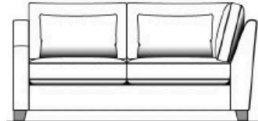

Supportive seat cushions with soft back cushions for a comfortable, relaxed feel.

**Grand Sofa**

W 228 x D 103 x H 94 cm

**Large Sofa**

W 202 x D 103 x H 94 cm

**Medium Sofa**

W 177 x D 103 x H 94 cm

**Loveseat**

W 128 x D 103 x H 94 cm

**Chair**

W 100 x D 101 x H 94 cm

**LHF/RHF Grand Corner**

W 218 x D 103 x H 94 cm

**LHF/RHF Grand 1 Arm**

W 217 x D 103 x H 94 cm

**Grand Armless**

W 204 x D 103 x H 94 cm

**LHF/RHF Large Corner**

W 205 x D 103 x H 94 cm

**LHF/RHF Large 1 Arm**

W 191 x D 103 x H 94 cm

**Large Armless**

W 178 x D 103 x H 94 cm

**LHF/RHF Medium Corner**

W 193 x D 103 x H 94 cm

**LHF/RHF Medium 1 Arm**

W 166 x D 103 x H 94 cm

**Medium Armless**

W 153 x D 103 x H 94 cm

**Single Corner**

W 104 x D 104 x H 94 cm

**LHF/RHF Small 1 Arm**  
W 101 x D 103 x H 94 cm