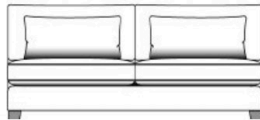

Supportive seat cushions with soft back cushions for a comfortable, relaxed feel.

**Grand Sofa**

W 228 x D 103 x H 94 cm

**Large Sofa**

W 202 x D 103 x H 94 cm

**Medium Sofa**

W 177 x D 103 x H 94 cm

**Loveseat**

W 128 x D 103 x H 94 cm

**Chair**

W 100 x D 101 x H 94 cm

**LHF/RHF Grand Corner**

W 218 x D 103 x H 94 cm

**LHF/RHF Grand 1 Arm**

W 217 x D 103 x H 94 cm

**Grand Armless**

W 204 x D 103 x H 94 cm

**LHF/RHF Large Corner**

W 205 x D 103 x H 94 cm

**LHF/RHF Large 1 Arm**

W 191 x D 103 x H 94 cm

**Large Armless**

W 178 x D 103 x H 94 cm

**LHF/RHF Medium Corner**

W 193 x D 103 x H 94 cm

**LHF/RHF Medium 1 Arm**

W 166 x D 103 x H 94 cm

**Medium Armless**

W 153 x D 103 x H 94 cm

**Single Corner**

W 104 x D 104 x H 94 cm

**LHF/RHF Small 1 Arm**  
W 101 x D 103 x H 94 cm