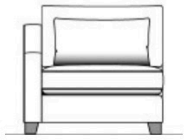

Supportive seat cushions with soft back cushions for a comfortable, relaxed feel.

**Grand Sofa**

W 228 x D 103 x H 94 cm

**Large Sofa**

W 202 x D 103 x H 94 cm

**Medium Sofa**

W 177 x D 103 x H 94 cm

**Loveseat**

W 204 x D 103 x H 94 cm

**LHF/RHF Large Corner**

W 205 x D 103 x H 94 cm

**LHF/RHF Large 1 Arm**

W 191 x D 103 x H 94 cm

**Large Armless**

W 178 x D 103 x H 94 cm

**LHF/RHF Medium Corner**

W 193 x D 103 x H 94 cm

**LHF/RHF Medium 1 Arm**

W 166 x D 103 x H 94 cm

**Medium Armless**

W 153 x D 103 x H 94 cm

**Single Corner**

W 104 x D 104 x H 94 cm

**LHF/RHF Small 1 Arm**  
W 101 x D 103 x H 94 cm

**LHF/RHF Extra Small 1 Arm**  
W 89 x D 103 x H 94 cm

**LHF/RHF Love Seat 1 Arm**  
W 117 x D 103 x H 94 cm

**LHF/RHF Large Lounger**  
W 117 x D 164 x H 94 cm

**LHF/RHF Lounger**  
W 89 x D 177 x H 94 cm