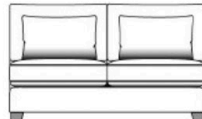

Supportive seat cushions with soft back cushions for a comfortable, relaxed feel.

**Grand Sofa**

W 228 x D 103 x H 94 cm

**Large Sofa**

W 202 x D 103 x H 94 cm

**Medium Sofa**

W 177 x D 103 x H 94 cm

**Loveseat**

W 128 x D 103 x H 94 cm

**Chair**

W 100 x D 101 x H 94 cm

**LHF/RHF Grand Corner**

W 218 x D 103 x H 94 cm

**LHF/RHF Grand 1 Arm**

W 217 x D 103 x H 94 cm

**Grand Armless**

W 204 x D 103 x H 94 cm

**LHF/RHF Large Corner**

W 205 x D 103 x H 94 cm

**LHF/RHF Large 1 Arm**

W 191 x D 103 x H 94 cm

**Large Armless**

W 178 x D 103 x H 94 cm

**LHF/RHF Medium Corner**

W 193 x D 103 x H 94 cm

**LHF/RHF Medium 1 Arm**

W 166 x D 103 x H 94 cm

**Medium Armless**

W 153 x D 103 x H 94 cm

**Single Corner**

W 104 x D 104 x H 94 cm

**LHF/RHF Small 1 Arm**  
W 101 x D 103 x H 94 cm