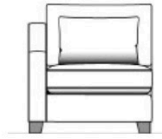

Supportive seat cushions with soft back cushions for a comfortable, relaxed feel.

**Grand Sofa**

W 228 x D 103 x H 94 cm

**Large Sofa**

W 202 x D 103 x H 94 cm

**Medium Sofa**

W 177 x D 103 x H 94 cm

**Loveseat**

W 204 x D 103 x H 94 cm

**LHF/RHF Large Corner**

W 205 x D 103 x H 94 cm

**LHF/RHF Large 1 Arm**

W 191 x D 103 x H 94 cm

**Large Armless**

W 178 x D 103 x H 94 cm

**LHF/RHF Medium Corner**

W 193 x D 103 x H 94 cm

**LHF/RHF Medium 1 Arm**

W 166 x D 103 x H 94 cm

**Medium Armless**

W 153 x D 103 x H 94 cm

**Single Corner**

W 104 x D 104 x H 94 cm

**LHF/RHF Small 1 Arm**  
W 101 x D 103 x H 94 cm

**LHF/RHF Extra Small 1 Arm**  
W 89 x D 103 x H 94 cm

**LHF/RHF Love Seat 1 Arm**  
W 117 x D 103 x H 94 cm

**LHF/RHF Large Lounger**  
W 117 x D 164 x H 94 cm

**LHF/RHF Lounger**  
W 89 x D 177 x H 94 cm