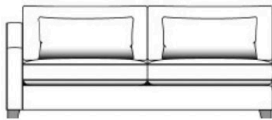

Supportive seat cushions with soft back cushions for a comfortable, relaxed feel.

**Grand Sofa**

W 228 x D 103 x H 94 cm

**Large Sofa**

W 202 x D 103 x H 94 cm

**Medium Sofa**

W 177 x D 103 x H 94 cm

**Loveseat**

W 128 x D 103 x H 94 cm

**Chair**

W 100 x D 101 x H 94 cm

**LHF/RHF Grand Corner**

W 218 x D 103 x H 94 cm

**LHF/RHF Grand 1 Arm**

W 217 x D 103 x H 94 cm

**Grand Armless**

W 204 x D 103 x H 94 cm

**LHF/RHF Large Corner**

W 205 x D 103 x H 94 cm

**LHF/RHF Large 1 Arm**

W 191 x D 103 x H 94 cm

**Large Armless**

W 178 x D 103 x H 94 cm

**LHF/RHF Medium Corner**

W 193 x D 103 x H 94 cm

**LHF/RHF Medium 1 Arm**

W 166 x D 103 x H 94 cm

**Medium Armless**

W 153 x D 103 x H 94 cm

**Single Corner**

W 104 x D 104 x H 94 cm

**LHF/RHF Small 1 Arm**  
W 101 x D 103 x H 94 cm