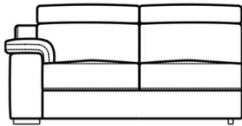

3 Seat Power Recliner Sofa With RHF Arm & LHF Corner Chaise
W 305 x D 222 x H 102 cm

3 Seat Power Recliner Sofa With LHF Arm & RHF Corner Chaise
W 305 x D 222 x H 102 cm

3 Seat Sofa With 2 Power Recliners
W 220 x D 108 x H 102 cm

3 Seat Power Recliner Sofa 1 Arm LHF
W 193 x D 108 x H 102 cm

3 Seat Power Recliner Sofa 1 Arm RHF
W 193 x D 108 x H 102 cm

2 Seat Sofa With 2 Power Recliners
W 193 x D 108 x H 102 cm

2 Seat Power Recliner Sofa 1 Arm LHF
W 165 x D 108 x H 102 cm