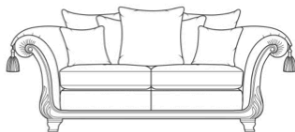

Santa Barbara

Collection

AVAILABLE
IN A CHOICE
OF COLOURS

FISHPOOLS

FURNITURE EXPERTS SINCE 1899

Santa Barbara Collection

The Santa Barbara is a classic design proudly translated from the Art Nouveau and Liberty period, this beautiful handcrafted range truly captures the opulence of those times, underpinned by the Italian show wood frame.

-  Wood paint finish antique gold
-  Scatters are filled with duck feathers
-  Serpentine back springs and arm springs
-  Seat cushions are filled with foam and fibre wrapped

Pillow Back 4 Seat Sofa
W 285 x D 112 x H 99 cm

Pillow Back 3.5 Seat Sofa
W 256 x D 112 x H 99 cm

Pillow Back 3 Seat Sofa
W 228 x D 112 x H 99 cm

Pillow Back 2.5 Seat Sofa
W 203 x D 112 x H 99 cm

Pillow Back 2 Seat Sofa
W 173 x D 112 x H 99 cm

Footstool
W 93 x D 59 x H 33 cm

Standard Back 4 Seat Sofa
W 285 x D 112 x H 99 cm

Standard Back 3.5 Seat Sofa
W 256 x D 112 x H 99 cm

Standard Back 3 Seat Sofa
W 228 x D 112 x H 99 cm

Standard Back 2.5 Seat Sofa
W 203 x D 112 x H 99 cm