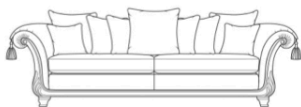

Santa Barbara

Collection

AVAILABLE
IN A CHOICE
OF COLOURS

FISHPOOLS

FURNITURE EXPERTS SINCE 1899

Santa Barbara Collection

The Santa Barbara is a classic design proudly translated from the Art Nouveau and Liberty period, this beautiful handcrafted range truly captures the opulence of those times, underpinned by the Italian show wood frame.

-  Wood paint finish antique gold
-  Scatters are filled with duck feathers
-  Serpentine back springs and arm springs
-  Seat cushions are filled with foam and fibre wrapped

Pillow Back 4 Seat Sofa
W 285 x D 112 x H 99 cm

Pillow Back 3.5 Seat Sofa
W 256 x D 112 x H 99 cm

Pillow Back 3 Seat Sofa
W 228 x D 112 x H 99 cm

Pillow Back 2.5 Seat Sofa
W 203 x D 112 x H 99 cm

Pillow Back 2 Seat Sofa
W 173 x D 112 x H 99 cm

Footstool
W 93 x D 59 x H 33 cm

Standard Back 4 Seat Sofa
W 285 x D 112 x H 99 cm

Standard Back 3.5 Seat Sofa
W 256 x D 112 x H 99 cm

Standard Back 3 Seat Sofa
W 228 x D 112 x H 99 cm

Standard Back 2.5 Seat Sofa
W 203 x D 112 x H 99 cm