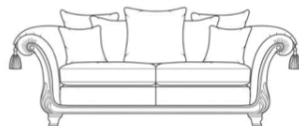

Santa Barbara

Collection

AVAILABLE
IN A CHOICE
OF COLOURS

FISHPOOLS

FURNITURE EXPERTS SINCE 1899

Santa Barbara Collection

The Santa Barbara is a classic design proudly translated from the Art Nouveau and Liberty period, this beautiful handcrafted range truly captures the opulence of those times, underpinned by the Italian show wood frame.

-  Wood paint finish antique gold
-  Scatters are filled with duck feathers
-  Serpentine back springs and arm springs
-  Seat cushions are filled with foam and fibre wrapped

Pillow Back 4 Seat Sofa
W 285 x D 112 x H 99 cm

Pillow Back 3.5 Seat Sofa
W 256 x D 112 x H 99 cm

Pillow Back 3 Seat Sofa
W 228 x D 112 x H 99 cm

Pillow Back 2.5 Seat Sofa
W 203 x D 112 x H 99 cm

Pillow Back 2 Seat Sofa
W 173 x D 112 x H 99 cm

Footstool
W 93 x D 59 x H 33 cm

Standard Back 4 Seat Sofa
W 285 x D 112 x H 99 cm

Standard Back 3.5 Seat Sofa
W 256 x D 112 x H 99 cm

Standard Back 3 Seat Sofa
W 228 x D 112 x H 99 cm

Standard Back 2.5 Seat Sofa
W 203 x D 112 x H 99 cm