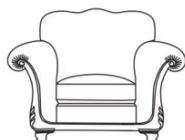

Pillow Back 3.5 Seat Sofa
W 256 x D 112 x H 99 cm

Pillow Back 3 Seat Sofa
W 228 x D 112 x H 99 cm

Pillow Back 2.5 Seat Sofa
W 203 x D 112 x H 99 cm

Pillow Back 2 Seat Sofa
W 173 x D 112 x H 99 cm

Footstool
W 93 x D 59 x H 33 cm

Standard Back 4 Seat Sofa
W 285 x D 112 x H 99 cm

Standard Back 3.5 Seat Sofa
W 256 x D 112 x H 99 cm

Standard Back 3 Seat Sofa
W 228 x D 112 x H 99 cm

Standard Back 2.5 Seat Sofa
W 203 x D 112 x H 99 cm

Standard Back 2 Seat Sofa
W 173 x D 112 x H 99 cm

Standard Back 1.5 Seat Sofa
W 140 x D 104 x H 99 cm

Standard Chair
W 112 x D 104 x H 105 cm

Footstool
W 93 x D 59 x H 33 cm

CARBON NEUTRAL
PLUS

We're proud to be Carbon Neutral Plus certified, and striving for greener operations.