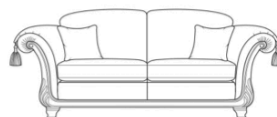

Pillow Back 3.5 Seat Sofa
W 256 x D 112 x H 99 cm

Pillow Back 3 Seat Sofa
W 228 x D 112 x H 99 cm

Pillow Back 2.5 Seat Sofa
W 203 x D 112 x H 99 cm

Pillow Back 2 Seat Sofa
W 173 x D 112 x H 99 cm

Footstool
W 93 x D 59 x H 33 cm

Standard Back 4 Seat Sofa
W 285 x D 112 x H 99 cm

Standard Back 3.5 Seat Sofa
W 256 x D 112 x H 99 cm

Standard Back 3 Seat Sofa
W 228 x D 112 x H 99 cm

Standard Back 2.5 Seat Sofa
W 203 x D 112 x H 99 cm