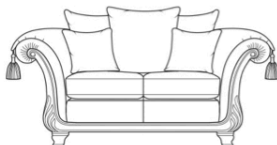

Santa Barbara

Collection

AVAILABLE
IN A CHOICE
OF COLOURS

FISHPOOLS

FURNITURE EXPERTS SINCE 1899

Santa Barbara Collection

The Santa Barbara is a classic design proudly translated from the Art Nouveau and Liberty period, this beautiful handcrafted range truly captures the opulence of those times, underpinned by the Italian show wood frame.

-  Wood paint finish antique gold
-  Scatters are filled with duck feathers
-  Serpentine back springs and arm springs
-  Seat cushions are filled with foam and fibre wrapped

Pillow Back 4 Seat Sofa
W 285 x D 112 x H 99 cm

Pillow Back 3.5 Seat Sofa
W 256 x D 112 x H 99 cm

Pillow Back 3 Seat Sofa
W 228 x D 112 x H 99 cm

Pillow Back 2.5 Seat Sofa
W 203 x D 112 x H 99 cm

Pillow Back 2 Seat Sofa
W 173 x D 112 x H 99 cm

Footstool
W 93 x D 59 x H 33 cm

Standard Back 4 Seat Sofa
W 285 x D 112 x H 99 cm

Standard Back 3.5 Seat Sofa
W 256 x D 112 x H 99 cm

Standard Back 3 Seat Sofa
W 228 x D 112 x H 99 cm

Standard Back 2.5 Seat Sofa
W 203 x D 112 x H 99 cm