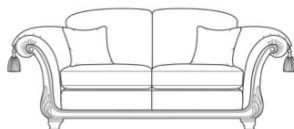

Pillow Back 3.5 Seat Sofa
W 256 x D 112 x H 99 cm

Pillow Back 3 Seat Sofa
W 228 x D 112 x H 99 cm

Pillow Back 2.5 Seat Sofa
W 203 x D 112 x H 99 cm

Pillow Back 2 Seat Sofa
W 173 x D 112 x H 99 cm

Footstool
W 93 x D 59 x H 33 cm

Standard Back 4 Seat Sofa
W 285 x D 112 x H 99 cm

Standard Back 3.5 Seat Sofa
W 256 x D 112 x H 99 cm

Standard Back 3 Seat Sofa
W 228 x D 112 x H 99 cm

Standard Back 2.5 Seat Sofa
W 203 x D 112 x H 99 cm

Standard Back 2 Seat Sofa
W 173 x D 112 x H 99 cm

Standard Back 1.5 Seat Sofa
W 140 x D 104 x H 99 cm

Standard Chair
W 112 x D 104 x H 105 cm

Footstool
W 93 x D 59 x H 33 cm

CARBON NEUTRAL
PLUS

We're proud to be Carbon Neutral Plus certified, and striving for greener operations.