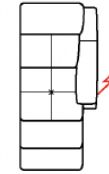

Chair

W 98 X D 100 X H 101cm

Power Recliner Chair

W 98 X D 100 X H 101cm

Power Recliner Chair with Adjustable Headrest

W 98 X D 100 X H 101cm

Power Recliner Chair with Adjustable Headrest & Lumbar

W 98 X D 100 X H 101cm

2 Seat Sofa

W 156 X D 100 X H 101cm

3 Seat Sofa

W 198 X D 100 X H 101cm

Corner Unit

W 105 X D 105 X H 101cm

Armless Unit

W 58 X D 100 X H 101cm

Chair with LHF Arm

W 78 X D 100 X H 101cm

Chair with RHF Arm

W 78 X D 100 X H 101cm

Power Recliner Chair with LHF Arm

W 78 X D 100 X H 101cm

Power Recliner Chair with RHF Arm

W 78 X D 100 X H 101cm

Power Recliner Chair With LHF Arm With Adj Headrest

W 78 X D 100 X H 101cm

Power Recliner Chair With RHF Arm With Adj Headrest

W 78 X D 100 X H 101cm

Power Recliner Chair With LHF Arm With Adj Headrest & Lumabr