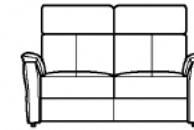

Chair

W 98 X D 100 X H 101cm

Power Recliner Chair

W 98 X D 100 X H 101cm

Power Recliner Chair with Adjustable Headrest

W 98 X D 100 X H 101cm

Power Recliner Chair with Adjustable Headrest & Lumbar

W 98 X D 100 X H 101cm

2 Seat Sofa

W 156 X D 100 X H 101cm

3 Seat Sofa

W 198 X D 100 X H 101cm

Corner Unit

W 105 X D 105 X H 101cm

Armless Unit

W 58 X D 100 X H 101cm

Chair with LHF Arm

W 78 X D 100 X H 101cm

Chair with RHF Arm

W 78 X D 100 X H 101cm

Power Recliner Chair with LHF Arm

W 78 X D 100 X H 101cm

Power Recliner Chair with RHF Arm

W 78 X D 100 X H 101cm