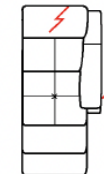

Chair

W 98 X D 100 X H 101cm

Power Recliner Chair

W 98 X D 100 X H 101cm

Power Recliner Chair with Adjustable Headrest

W 98 X D 100 X H 101cm

Power Recliner Chair with Adjustable Headrest & Lumbar

W 98 X D 100 X H 101cm

2 Seat Sofa

W 156 X D 100 X H 101cm

3 Seat Sofa

W 198 X D 100 X H 101cm

Corner Unit

W 105 X D 105 X H 101cm

Armless Unit

W 58 X D 100 X H 101cm

Chair with LHF Arm

W 78 X D 100 X H 101cm

Chair with RHF Arm

W 78 X D 100 X H 101cm

Power Recliner Chair with LHF Arm

W 78 X D 100 X H 101cm

Power Recliner Chair with RHF Arm

W 78 X D 100 X H 101cm

Power Recliner Chair With LHF Arm With Adj Headrest

W 78 X D 100 X H 101cm

Power Recliner Chair With RHF Arm With Adj Headrest

W 78 X D 100 X H 101cm

Power Recliner Chair With LHF Arm With Adj Headrest & Lumabr