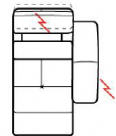

Small Unit RHF

W 92 X D 102 X H 92cm

Electric Recliner Small Unit LHF Arm With Electric Headrest

W 93 X D 102 X H 92cm

Electric Recliner Small Unit RHF Arm With Electric Headrest

W 93 X D 102 X H 92cm

Comfort Electric Recliner Small Unit LHF Arm

W 93 X D 102 X H 92cm

Comfort Electric Recliner Small Unit RHF Arm

W 93 X D 102 X H 92cm

Large Armless Unit

W 76 X D 102 X H 92cm

Large Unit LHF Arm

W 107 X D 102 X H 92cm

Large Unit RHF Arm

W 107 X D 102 X H 92cm

Electric Recliner Large Unit LHF Arm With Electric Headrest

W 108 X D 102 X H 92cm

Electric Recliner Large Unit RHF Arm With Electric Headrest

W 108 X D 102 X H 92cm

Notes

A series of horizontal dotted lines for writing notes.