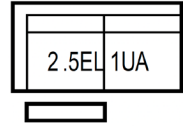

Large Corner Group With Power Recliner

W xx X D 1 xx X H xxcm

2.5 Seat Sofa With Power Recliners

W 216 X D 100 X H 93cm

2.5 Compact Seat Sofa With Power Recliners

W 200 X D 100 X H 93cm

2 Seat Sofa With Power Recliners

W 172 X D 100 X H 93cm

Power Recliner Chair

W 112 X D 100 X H 93cm

2.5 Seat Sofa With LHF Arm With Power Recliner

W 190 X D 100 X H 93cm

2.5 Compact Seat Sofa With LHF Arm With Power Recliner

W 174 X D 100 X H 93cm