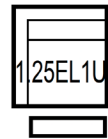

Large Corner Group With Power Recliner

W xx X D 1 xx X H xxcm

2.5 Seat Sofa With Power Recliners

W 216 X D 100 X H 93cm

2.5 Compact Seat Sofa With Power Recliners

W 200 X D 100 X H 93cm

2 Seat Sofa With Power Recliners

W 172 X D 100 X H 93cm

Power Recliner Chair

W 112 X D 100 X H 93cm

2.5 Seat Sofa With LHF Arm With Power Recliner

W 190 X D 100 X H 93cm

2.5 Compact Seat Sofa With LHF Arm With Power Recliner

W 174 X D 100 X H 93cm

1.5 Seat Sofa With LHF Arm With Power Recliner

W 108 X D 100 X H 93cm

1.25 Seat Sofa With LHF Arm With Power Recliner

W 100 X D 100 X H 93cm

1 Seat Sofa With LHF Arm With Power Recliner

W 86 X D 100 X H 93cm

Square Corner

W 112 X D 112 X H 93cm

1.5 Armless Unit In Fabric

W 82 X D 100 X H 93cm

1.25 Armless Unit

W 74 X D 100 X H 93cm

CARBON NEUTRAL
PLUS

We're proud to be Carbon Neutral Plus certified, and striving for greener operations.