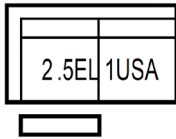

Large Corner Group With Power Recliner

W xx X D 1 xx X H xxcm

2.5 Seat Sofa With Power Recliners

W 216 X D 100 X H 93cm

2.5 Compact Seat Sofa With Power Recliners

W 200 X D 100 X H 93cm

2 Seat Sofa With Power Recliners

W 172 X D 100 X H 93cm

Power Recliner Chair

W 112 X D 100 X H 93cm

2.5 Seat Sofa With LHF Arm With Power Recliner

W 190 X D 100 X H 93cm

2.5 Compact Seat Sofa With LHF Arm With Power Recliner

W 174 X D 100 X H 93cm

1.5 Seat Sofa With LHF Arm With Power Recliner

W 108 X D 100 X H 93cm

1.25 Seat Sofa With LHF Arm With Power Recliner

W 100 X D 100 X H 93cm

1 Seat Sofa With LHF Arm With Power Recliner

W 86 X D 100 X H 93cm