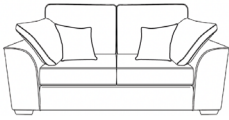

Olivia
Collection

AVAILABLE
IN A CHOICE
OF COLOURS

FISHPOOLS

FURNITURE EXPERTS SINCE 1899

AVAILABLE
IN A CHOICE
OF COLOURS

Olivia Collection

Recreate your living space with the Olivia sofa a sophisticated centerpiece designed for both relaxation and style. This expansive sofa blends contemporary lines with traditional comfort, making it a great addition to any home.

The seat cushions offer a seamless look while providing excellent support, paired with side pillows the Olivia will keep you feeling comfortable all day. Choose from a range of sizes including sofa bed options for accommodating family or friends.

2 Seater

W 176 X D 96 X H 98cm

3 Seater

W 210 X D 96 X H 98cm

4 Seater Split

W 253 X D 96 X H 98cm

Sofabed

W 188 X D 96 X H 98cm