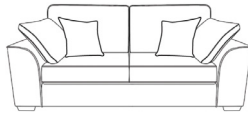

The seat cushions offer a seamless look while providing excellent support, paired with side pillows the Olivia will keep you feeling comfortable all day. Choose from a range of sizes including sofa bed options for accommodating family or friends.

 Frames - Constructed from solid birch

 All seat cushions are constructed from foam with a 300g high-loft fibre wrap

 Feet - Dark Wood Leg

 Small Scatters: Are Half Body Fabric and Half Accent Pattern for great contrast in colour

2 Seater

W 176 X D 96 X H 98cm

3 Seater

W 210 X D 96 X H 98cm

4 Seater Split

W 253 X D 96 X H 98cm

Sofabed

W 188 X D 96 X H 98cm