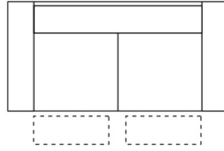

ISIU

Power Recliner Chair

W 111 x D 97—149 x H 99 cm

1EL

1 End Seat LHF Arm

W 85 x D 97 x H 99 cm

1ERT

1 End Seat RHF With Terminal

W 125 x D 97 x H 99 cm

2.5S2UA

2.5 Seat Compact Sofa With 2 Power Recliners

W 200 x D 97 x H 99cm

AC

Chair

W 111 x D 97—149 x H 99 cm

1ER

1 End Seat RHF Arm

W 85 x D 97 x H 99 cm

1ELIU

1 End Seat Power Recliner 1 LHF Arm

W 85 x D 97—149 x H 99 cm

2S2UA

2 Seat Sofa With 2 Power Recliners

W 170 x D 97 x H 99cm