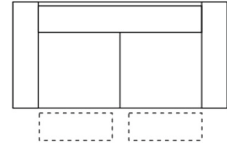

ISIU

Power Recliner Chair

W 111 x D 97—149 x H 99 cm

1EL

1 End Seat LHF Arm

W 85 x D 97 x H 99 cm

1ERT

1 End Seat RHF With Terminal

W 125 x D 97 x H 99 cm

2.5S2UA

2.5 Seat Compact Sofa With 2 Power Recliners

W 200 x D 97 x H 99cm

AC

Chair

W 111 x D 97—149 x H 99 cm

1ER

1 End Seat RHF Arm

W 85 x D 97 x H 99 cm

1ELIU

1 End Seat Power Recliner 1 LHF Arm

W 85 x D 97—149 x H 99 cm

2S2UA

2 Seat Sofa With 2 Power Recliners

W 170 x D 97 x H 99cm

1.25NA

1.25 Seat No Arms

W 73 x H 76-98 cm

1ELT

1 End Seat LHF With Terminal

W 125 x D 97 x H 99 cm

1ERIU

1 End Seat Power Recliner 1 RHF Arm