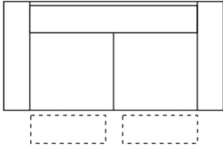

2.5S2UA

2.5 Seat Sofa With 2 Power Recliners

W 216 x D 97 x H 99cm