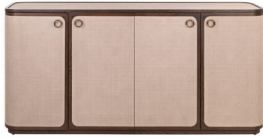

-  Crafted from oak, plywood, metal and linen for a premium, layered construction
-  Distinctive linen-look panels integrated into doors and tops for a textured, tactile finish
-  Rich dark brown oak frames create a warm, natural and contemporary aesthetic
-  Protective glass tops on tables for added durability and easy maintenance
-  Designed and constructed to maintain its look with minimal day-to-day upkeep

235cm Dining Table, Glass Top
W 235 X D 100 X H 76cm

130cm Round Dining Table, Glass Top
W 130 X D 130 X H 76cm

Display Cabinet
W 150 X D 40 X H 180cm

4 Door Sideboard
W 180 X D 45 X H 86cm

2 Door Sideboard
W 90 X D 45 X H 86cm

Console Table
W 140 X D 40 X H 85cm

Side Table, Glass Top
W 55 X D 55 X H 48cm

Set Of 2 Coffee Tables, Glass Top
W 90 X D 90 X H 38cm

TV Unit
W 190 X D 40 X H 50cm

Notes

.....

.....

.....