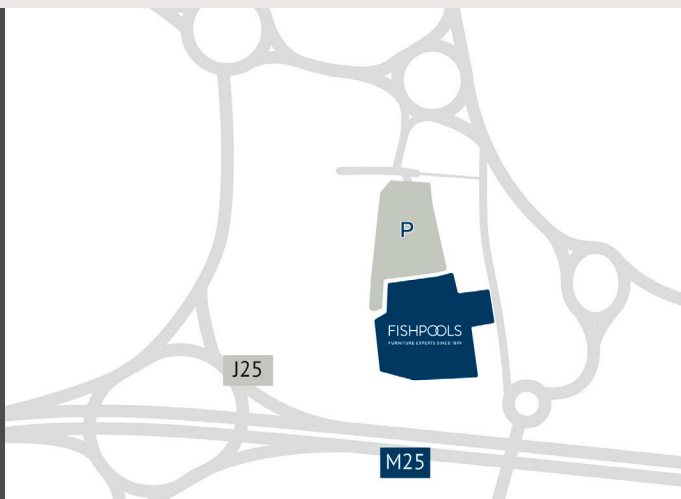

# See it all in our main store

Find us just off J25 of the M25.  
115 High Street, Waltham Cross, Herts. EN8 7AL

Scan me for  
directions &  
opening hours

See this collection, and many more in our main store, 35mins drive from Brent Cross\*.