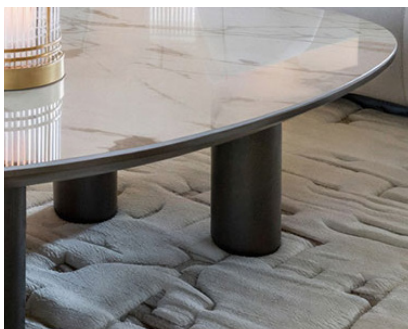

## Jazz Collection

---

The Jazz collection combines contemporary design with warm, natural character to create a range that feels both modern and inviting. Featuring a sophisticated blend of marble-effect ceramic tops and rich oak finishes, each piece is designed to bring texture, depth, and durability into the home.

Sculptural forms and clean lines give the range a strong visual identity, while practical features ensure it works effortlessly for everyday living. From statement dining tables to versatile storage and occasional pieces, Jazz offers a cohesive look that suits both open-plan spaces and more compact interiors.

-  Combination of marble-effect ceramic surfaces and warm oak finishes for a balanced, contemporary look
-  Durable, low-maintenance materials, including heat and scratch-resistant tops for everyday practicality
-  Sculptural, design-led shapes that create a strong visual statement across the range
-  Coordinated collection of dining, storage, and occasional pieces for a seamless interior style
-  On-trend warm, earthy tones that add depth and move interiors away from grey palettes

**230cm Dining Table**  
W 230 X D 110 X H 75cm

**200cm Pedestal Base Dining Table**  
W 200 X D 100 X H 75cm

**Sideboard**  
W 200 X D 45 X H 77cm

**Compact Sideboard**  
W 120 X D 45 X H 77cm

**Coffee Table**  
W 135 X D 80 X H 37cm