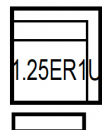

With USB port to keep you connected

**2.5 Seat (Split) Sofa With Power Recliners And USB Toggle**  
W 210 X D 98 X H 102cm

**2.5 Compact Seat (Split) Sofa With Power Recliners And USB Toggle**  
W 194 X D 98 X H 102cm

**2 Seat (Split) Sofa With Power Recliners And USB Toggle**  
W 166 X D 98 X H 102cm

**2 Seat Sofa With Power Recliners And USB Toggle**  
W 166 X D 98 X H 102cm

**2.5 Seat Sofa**  
W 210 X D 98 X H 102cm

**2 Seat Sofa**  
W 166 X D 98 X H 102cm

**Power Recliner Chair And USB Toggle**  
W 106 X D 98 X H 102cm

**Chair In Fabric**  
W 106 X D 98 X H 102cm

**1.5 Seat Sofa LHF Arm With Power Recliner And USB Toggle**  
W 105 X D 98 X H 102cm

**1.5 Seat Sofa RHF Arm With Power Recliner And USB Toggle**  
W 105 X D 98 X H 102cm

**1.25 Seat Sofa LHF Arm With Power Recliner And USB Toggle**  
W 97 X D 98 X H 102cm

**1.25 Seat Sofa RHF Arm With Power Recliner And USB Toggle**  
W 97 X D 98 X H 102cm