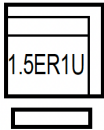

**2 Seat (Split) Sofa With Power Recliners And USB Toggle**  
W 166 X D 98 X H 102cm

**2 Seat Sofa With Power Recliners And USB Toggle**  
W 166 X D 98 X H 102cm

**2.5 Seat Sofa**  
W 210 X D 98 X H 102cm

**2 Seat Sofa**  
W 166 X D 98 X H 102cm

**Power Recliner Chair And USB Toggle**  
W 106 X D 98 X H 102cm

**Chair In Fabric**  
W 106 X D 98 X H 102cm

**1.5 Seat Sofa LHF Arm With Power Recliner And USB Toggle**  
W 105 X D 98 X H 102cm

**1.5 Seat Sofa RHF Arm With Power Recliner And USB Toggle**  
W 105 X D 98 X H 102cm

**1.25 Seat Sofa LHF Arm With Power Recliner And USB Toggle**  
W 97 X D 98 X H 102cm

**1.25 Seat Sofa RHF Arm With Power Recliner And USB Toggle**  
W 97 X D 98 X H 102cm