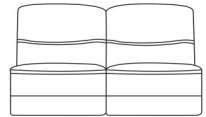

### Features

- Frame plywood and solid wood.
- Seat is elastic webbing with no sag springs.
- Back is elastic webbing.
- Seat cushion high resilient foam.
- Back cushion dacron fibre.

**4 Piece RHF 2 Manual Recliner  
Corner Group**  
W 424 x D 266 x H 101 cm

**3 Piece LHF 2 Manual Recliner  
Corner Group**  
W 345 x D 266 x H 101 cm

**3 Seat Recliner Sofa**  
W 218 x D 100 x H 101 cm

**3 Seat Sofa**  
W 218 x D 100 x H 101 cm

**2 Seat Recliner Sofa**  
W 160 x D 100 x H 101 cm

**2 Seat Sofa**  
W 160 x D 100 x H 101 cm

**3 Seat LHF Unit**  
W 179 x D 100 x H 101 cm

**3 Seat RHF Unit**  
W 179 x D 100 x H 101 cm

**3 Seat Armless Sofa**  
W 158 x D 100 x H 101 cm

**2 Seat LHF Unit**  
W 139 x D 100 x H 101 cm